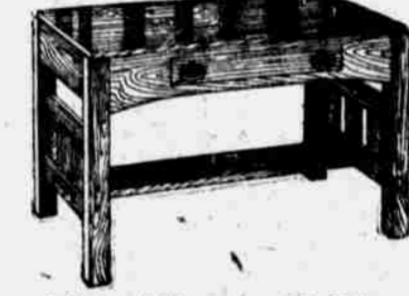

This Library Table $12.45