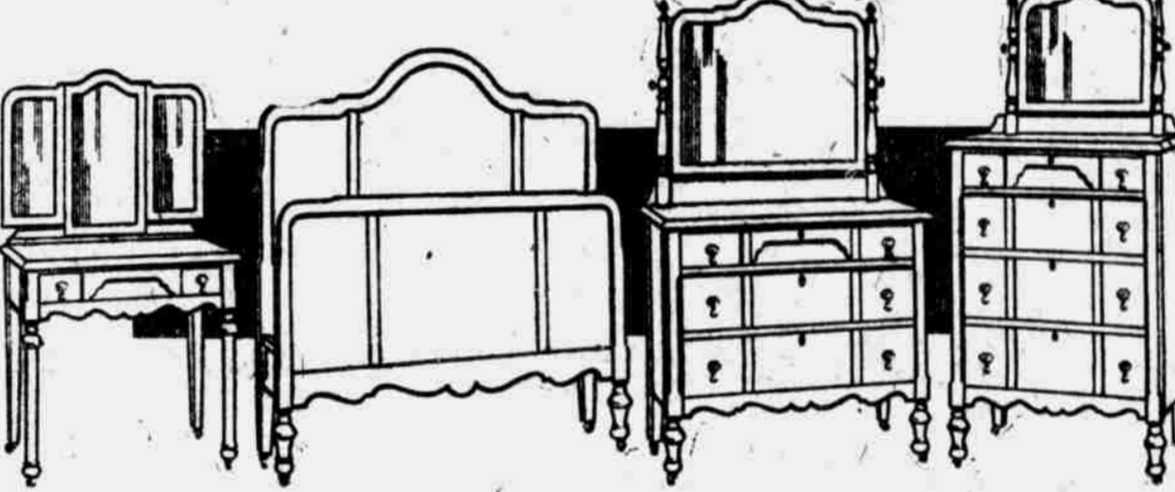

Stamped Towels, 50c
All linen huck towels, guest size, stamped with dainty designs for French knot, madeira, etc., some with hemstitched ends, 50c each.

Stamped Towels, 29c
Large size huck towels, stamped for embroidery with crochet or scalloped edges, 29c each.

Stamped Pieces, 25c
Including pin cushions, pillow tops, center pieces, etc., at 25c.

Laundry Bags, 25c
Ready made large size laundry bags in assorted colors, some with embroidered word laundry, 25c.

Stamped Pieces, 50c
Including linen dresser scarfs, lunch cloth, card table covers, children's dresses, at 50c.

Knitting Bags, 50c
Society knitting bags, two assortments with large self handles or wooden hoop covered ones of self materials, tapestry "retourne" effects, 50c and $1.00.

Burgess-Nash Co.—Third Floor

Constructed of solid oak and upholstered with first quality brown fabric, closing-out sale price, $10.75.

Solid oak William and Mary design, extends to full 6 feet, closing-out-sale price, $22.50.

All tapestry rocker, a big over-stuffed loose cushion, comfortable rocker, closing-out sale price, $24.75.

Solid mahogany tea wagon, equipped with artillery wheels and removable glass tray. Sale price, $9.85.

This William and Mary Bed Room Suite, $85.00

Consisting of dresser, chiffonier, toilet table and bed, constructed of select American walnut, beautifully finished, closing-out sale price, $85.00. Other bed room suites of 4 pieces at closing-out sale prices, $45.00 to $80.00.

This Phone Table $2.95

Solid oak telephone table and stool combined, finished in the popular fumed finish, closing-out sale price, $2.95.

This Beautiful Full Size Cabinet Genuine Victor Victrola (Style VI)

$53.50

THIS is a new idea, a handsome cabinet containing a regular, genuine Victrola, Style VI, at a price so low that no home should be without one of these wonderful entertainers.

Here is a Victrola offer more attractive than we have ever before been able to present. A wonderful new proposition that will appeal to hundreds of people who have not before felt able to purchase.

It looks exactly like the picture. It plays just like any other Victrola. It has the newest type Victrola VI motor, the improved concert sound box, the tapering tone arm and large tone chamber. Its tone is full, pure, rich and sweet. It is an instrument of the most unusual character. Remember it is a genuine Victrola.

Burgess-Nash Co.—Fourth Floor

Wonderful Values in Whittall Rugs Offered in This Homefitters' Sale for Tuesday

THE offering involves rugs that are known as discontinued or dropped patterns, but otherwise perfect, and the sale of which is authorized by the makers, M. J. Whittall, Worcester, Mass. The values in every instance are most extreme and must prove of vast importance to every provider of the home.

1. Here is but an idea of what to expect:
2. **Room-Size, 9x12 Feet Rugs, $39.00**
     A superb collection, beautiful patterns and colorings, including Hartford, Saxony, Wilton, Soumac, Body Brussels and Axminster. Rugs 8-3x10-6 and 9x12 feet, Homefitters' sale price, Tuesday, $39.00.
   - **Room-Size, 10-6x12 Rugs, $29.00**
     Body Brussels rugs, full room size, 9x12, also 10-6x12 feet, a splendid range of patterns for selection at Homefitters' sale price, Tuesday, $29.00.
   - **Room-Size, 9x12 Feet Rugs, $49.00**
     Including beautiful Wiltons, in a big range of choice patterns and colorings, the values are simply wonderful, at Homefitters' sale price, $49.00.
   - **Room-Size, 9x12 Feet Rugs, $59.00**
     At this price the lot consists mostly of fine Wilton rugs, in a range of exceptionally pretty patterns and colorings, you'll agree they are very unusual value at Homefitters' sale price, $59.00.
   - **Room Size 10-6x12 Rugs, $25.00**
     EXTRA! Beautiful velvet rugs in a good selection of patterns, in Homefitters' Sale Tuesday, at $25.00.
   - **Wilton Rugs, at $11.95**
     4x6 rugs, good selection of patterns and colorings. Homefitters' sale price, at $11.95.
   - **Wilton Rugs, at $18.75**
     6x6-foot rugs, heavy Wiltons, in a splendid range of patterns, Homefitters' sale price, $18.75. Other remarkable rug values, representing reductions of equal importance, at $69.00, $79.00 or $95.00.

Burgess-Nash Co.—Third Floor