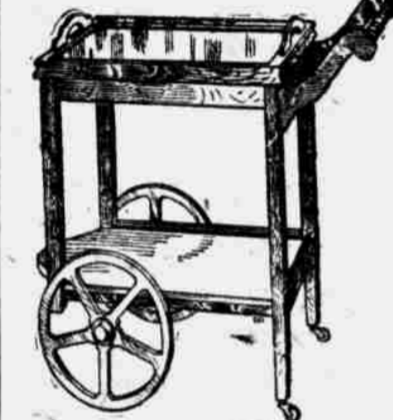

This Tea Wagon $9.85

Solid mahogany tea wagon, equipped with artillery wheels and removable glass tray. Sale price, $9.85.