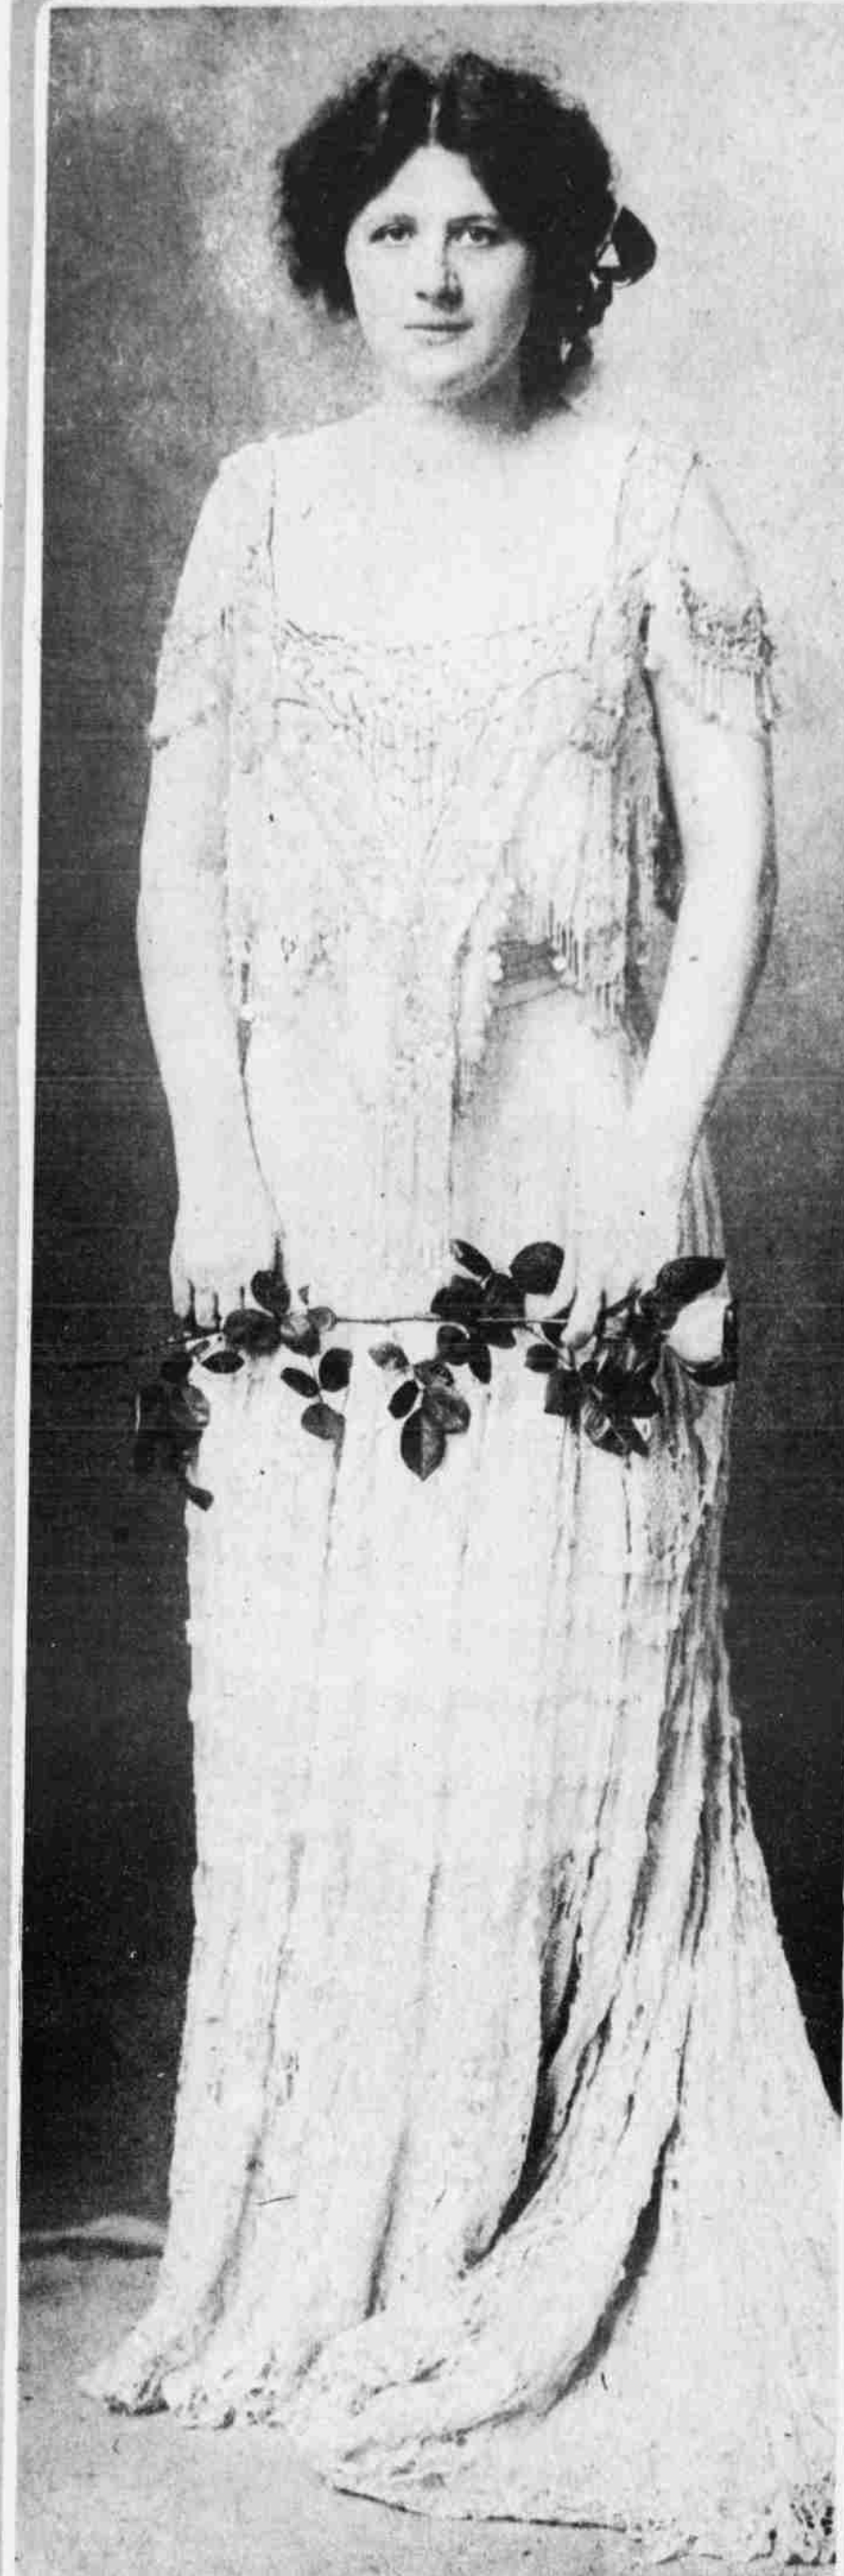

BEAUTIES OF THE STAGE

Fritzi
Scheff
in
PATRIOT

JULIE OPP
FAVERSHAM

Evelyn
Porter

Katherine
Hobkinson

NETTIE

BLACK

Flora
Snyder