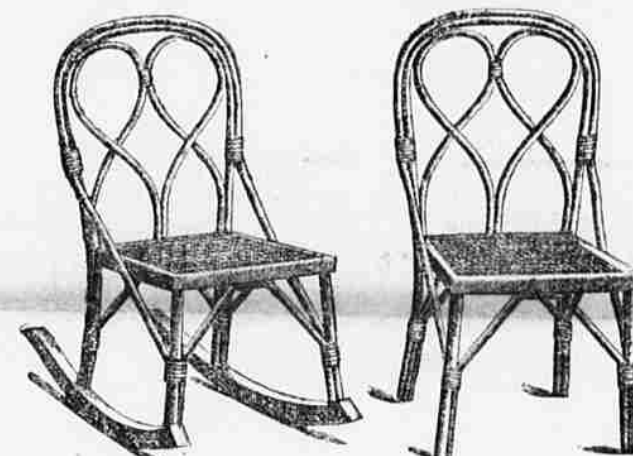

TOY CHAIRS.

With Rockers, $1. Without Rockers, 75c LAMPS. LAMPS.