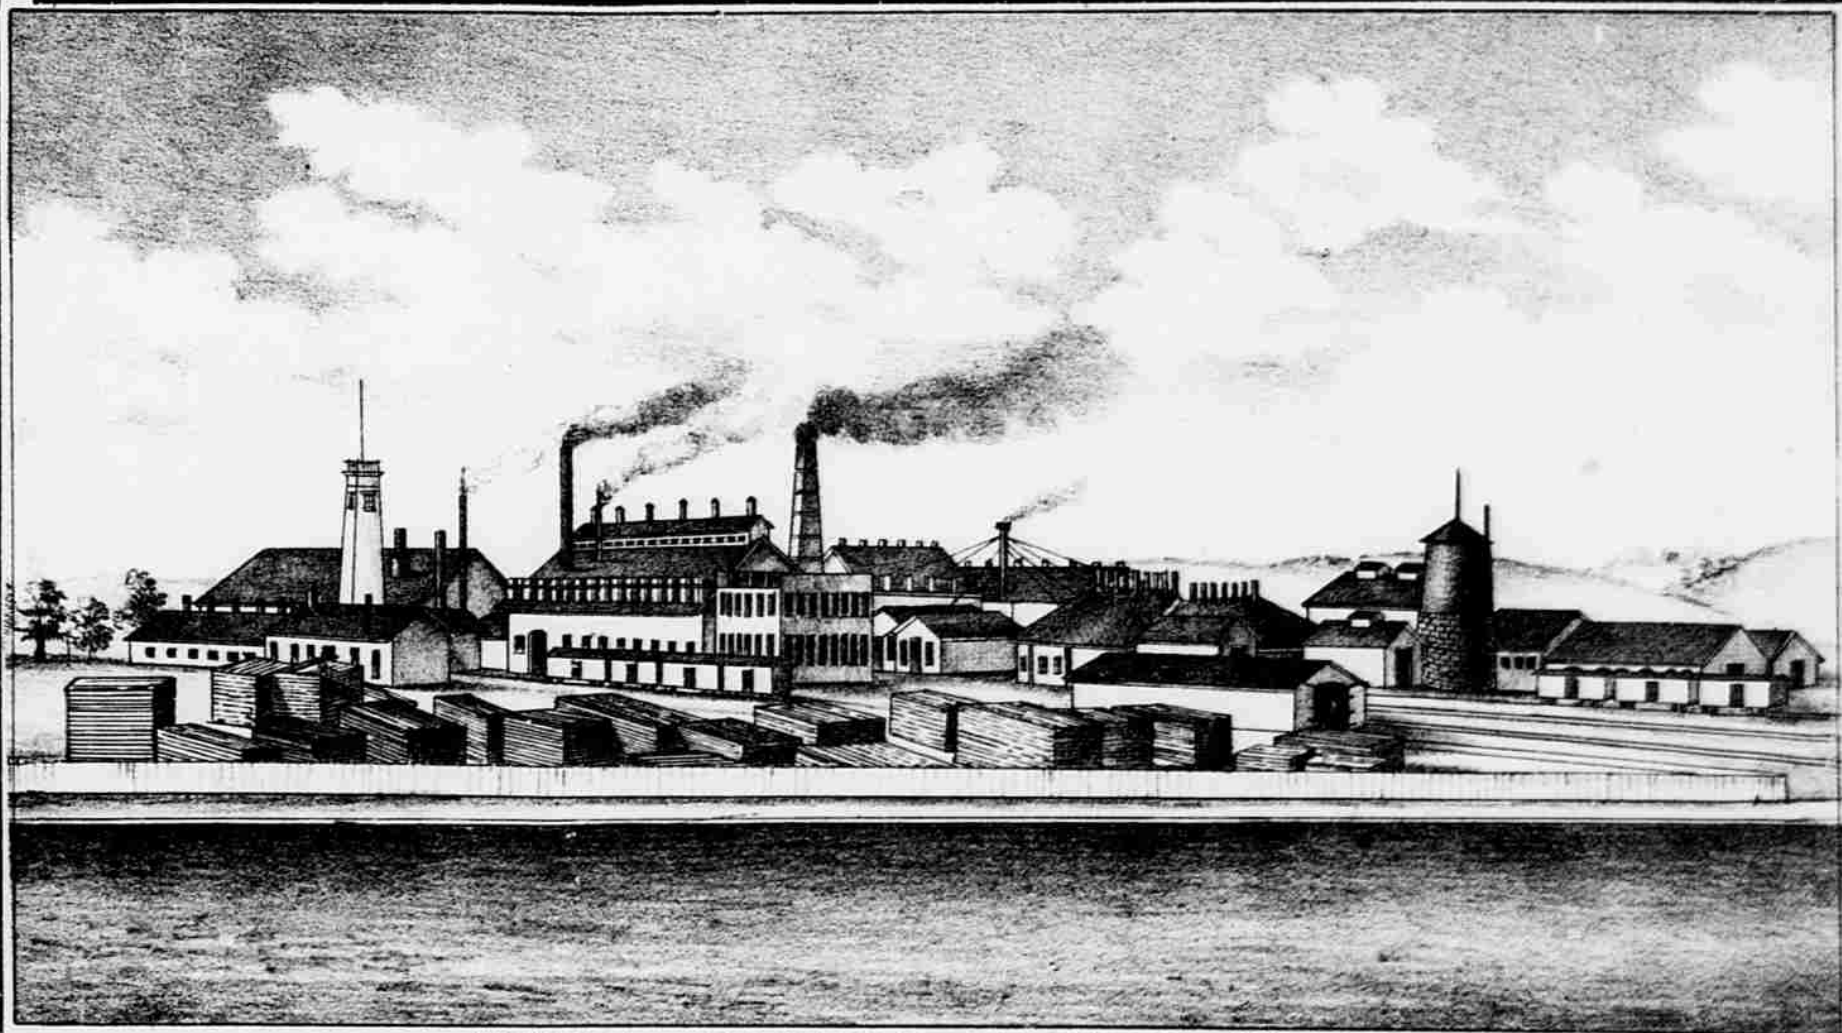

RESIDENCE OF GEORGE A. HOAGLAND.  
ERECTED 1880.

ORCHARD & BEAN. DEWEY & STONE. J.B. FRENCH & CO.

Mayor of Omaha

*Clawson*

STEPHENSONS MAMMOTH LIVERY STABLE.

ENGINE ROOM

POPPELTON BUILDING  
ERECTED 1880.

RIVER SETTLING BASINS

OMAHA WATER  
1880-1881

RESIDENCE OF JAMES M. WOOLWORTH. ERECTED 1880

UNION PACIFIC MACHINE SHOPS.