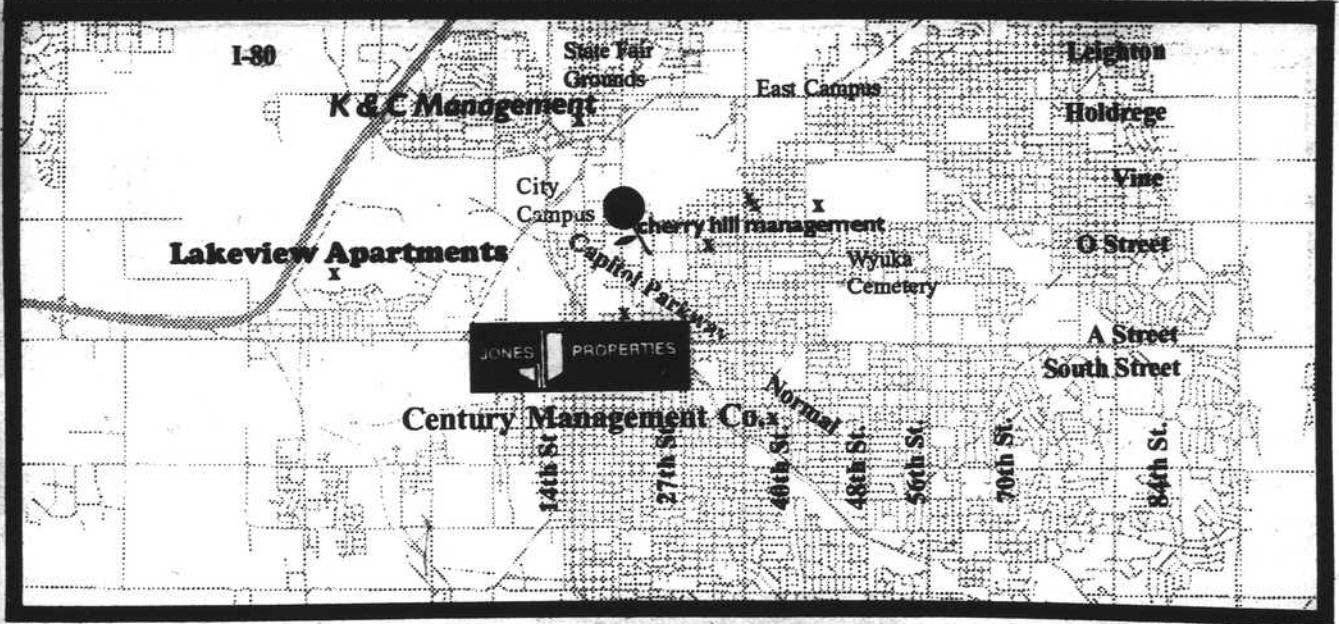

Daily Nebraskan Housing Directory

Lincoln's Largest Floorplans

- 2 Bedroom Loft 1408 sq. ft.
- 3 Bedroom Loft 1597 sq. ft.
- Washer/Dryer Hookups
- 2 Baths
- Large Walkin Closets
- Controlled Access Entries
- Cable Paid
- 6 Month Lease Available
- 5 Minutes to Downtown
- Fitness Center & Pool

View Park Apartments
51 Surfside Drive
36-34

Call today for a personal showing
Equal Housing Opportunity

Century Management Co.

- Walk to Campus
- Rent starting at $229

484-8600

SEASONS GREETINGS

- 1 & 2 bedroom apartments
- Beautiful Townhome
- Heat PAid!
- $275-$560
- **Now Available!**
- 2504 Vine St. Sharp Apartment All appliances. $350
- 1121 N 28th St. $275
- 1109 N 28th St. $275
- 2627 Vine Petite but perfect. $275
- 3220 Apple St. Unique Apartments. Top floor walk out patios. $360 to $375.
- 4300 Cornhusker Hwy.

cherry hill management
(402) 489-3387

JONES PROPERTIES

Christmas

- $100.00 DISCOUNT
- 1 Bedroom $349 and up
- 2 Bedroom $359-$429
- Laundry Facilities on site
- Sound & Fire Proof
- Walk, jog, bike or drive to campus... just five minutes away!

640 S 20th St. D12 475-7262

Lynn Creek Apartments

920 GARBER STREET
NEW 8-PLEX!

2 BDRM. APTS.
NO PETS
RENT $550 DEPOSIT $550
ALL ELECTRIC
WHEELCHAIR ACCESSIBLE
READY NOW!
CLOSE TO CAMPUS
WALK IN CLOSET
MICROWAVE
DISHWASHER
WASHER DRYER HOOKUPS
GARAGE AVAILABLE
OFF STREET PARKING

K&C Management
476-6444

Christmas Worship Directory

HAPPY HOLIDAYS FROM CORNERSTONE

Join us for a very special Christmas Service.
Sunday, Dec. 15 at 10:30 am
Experience Christmas Carols and the true joy of this wonderful time of year!!!

May you enjoy a safe and happy Holiday Season.
640 North 16th Street 476-0355

Christian Science Services
Come on any Sunday or Wednesday

- First Church of Christ, Scientist 1900 D St. 10:30 a.m.
- Second Church of Christ, Scientist 84th & A St. 9:30 a.m.

Sunday Schools convene at same hour.
Wednesday Testimony Meetings at both churches 7:30 p.m.
Child Care During All Services

FRIEDENS LUTHERAN CHURCH (ELCA)
6th & D • 476-3888
Near campus & downtown
Worship services at 10:30 Sundays and 7:00 Thursday Evenings
9:15 Sunday School

ST. MARK'S ON THE CAMPUS
Episcopal (Anglican) 13th & R
HOLIDAY SCHEDULE
Sundays at 8:30 and 10:30
Christmas Party with the Choir in the Lounge:
7 p.m., Sunday, December 15
Christmas Eve Services:
Family Eucharist - 7p.m.
Festival Eucharist - 11 p.m.
JOIN US IN CELEBRATING THE BIRTH

St. Thomas Aquinas Catholic Church

Newman Center
The Student Parish on Campus
16th & "Q" 474-7914

Christmas Schedule
Tuesday, December 17
Caroling at 11:40 pm
Followed by
Mass At Midnight

Sunday Mass Schedule
10:00am, 11:00am, 5:30pm
Daily Mass Schedule
M-Thurs: 6:55am, 9:00pm
Confession Schedule
M-Thurs: 8:30pm;
Sat. 4-4:30pm; Sun. 5pm

COME SHARE THE HOLIDAY SPIRIT

SUNDAY, DECEMBER 15
CHOIR CHRISTMAS CONCERT
11.00 A.M.

WEDNESDAY, DECEMBER 18
CANDLELIGHT SERVICE
11.00 P.M.

LUTHERAN STUDENT CENTER AND CHAPEL
535 NORTH 16TH
LARRY L. MEYER, PASTOR