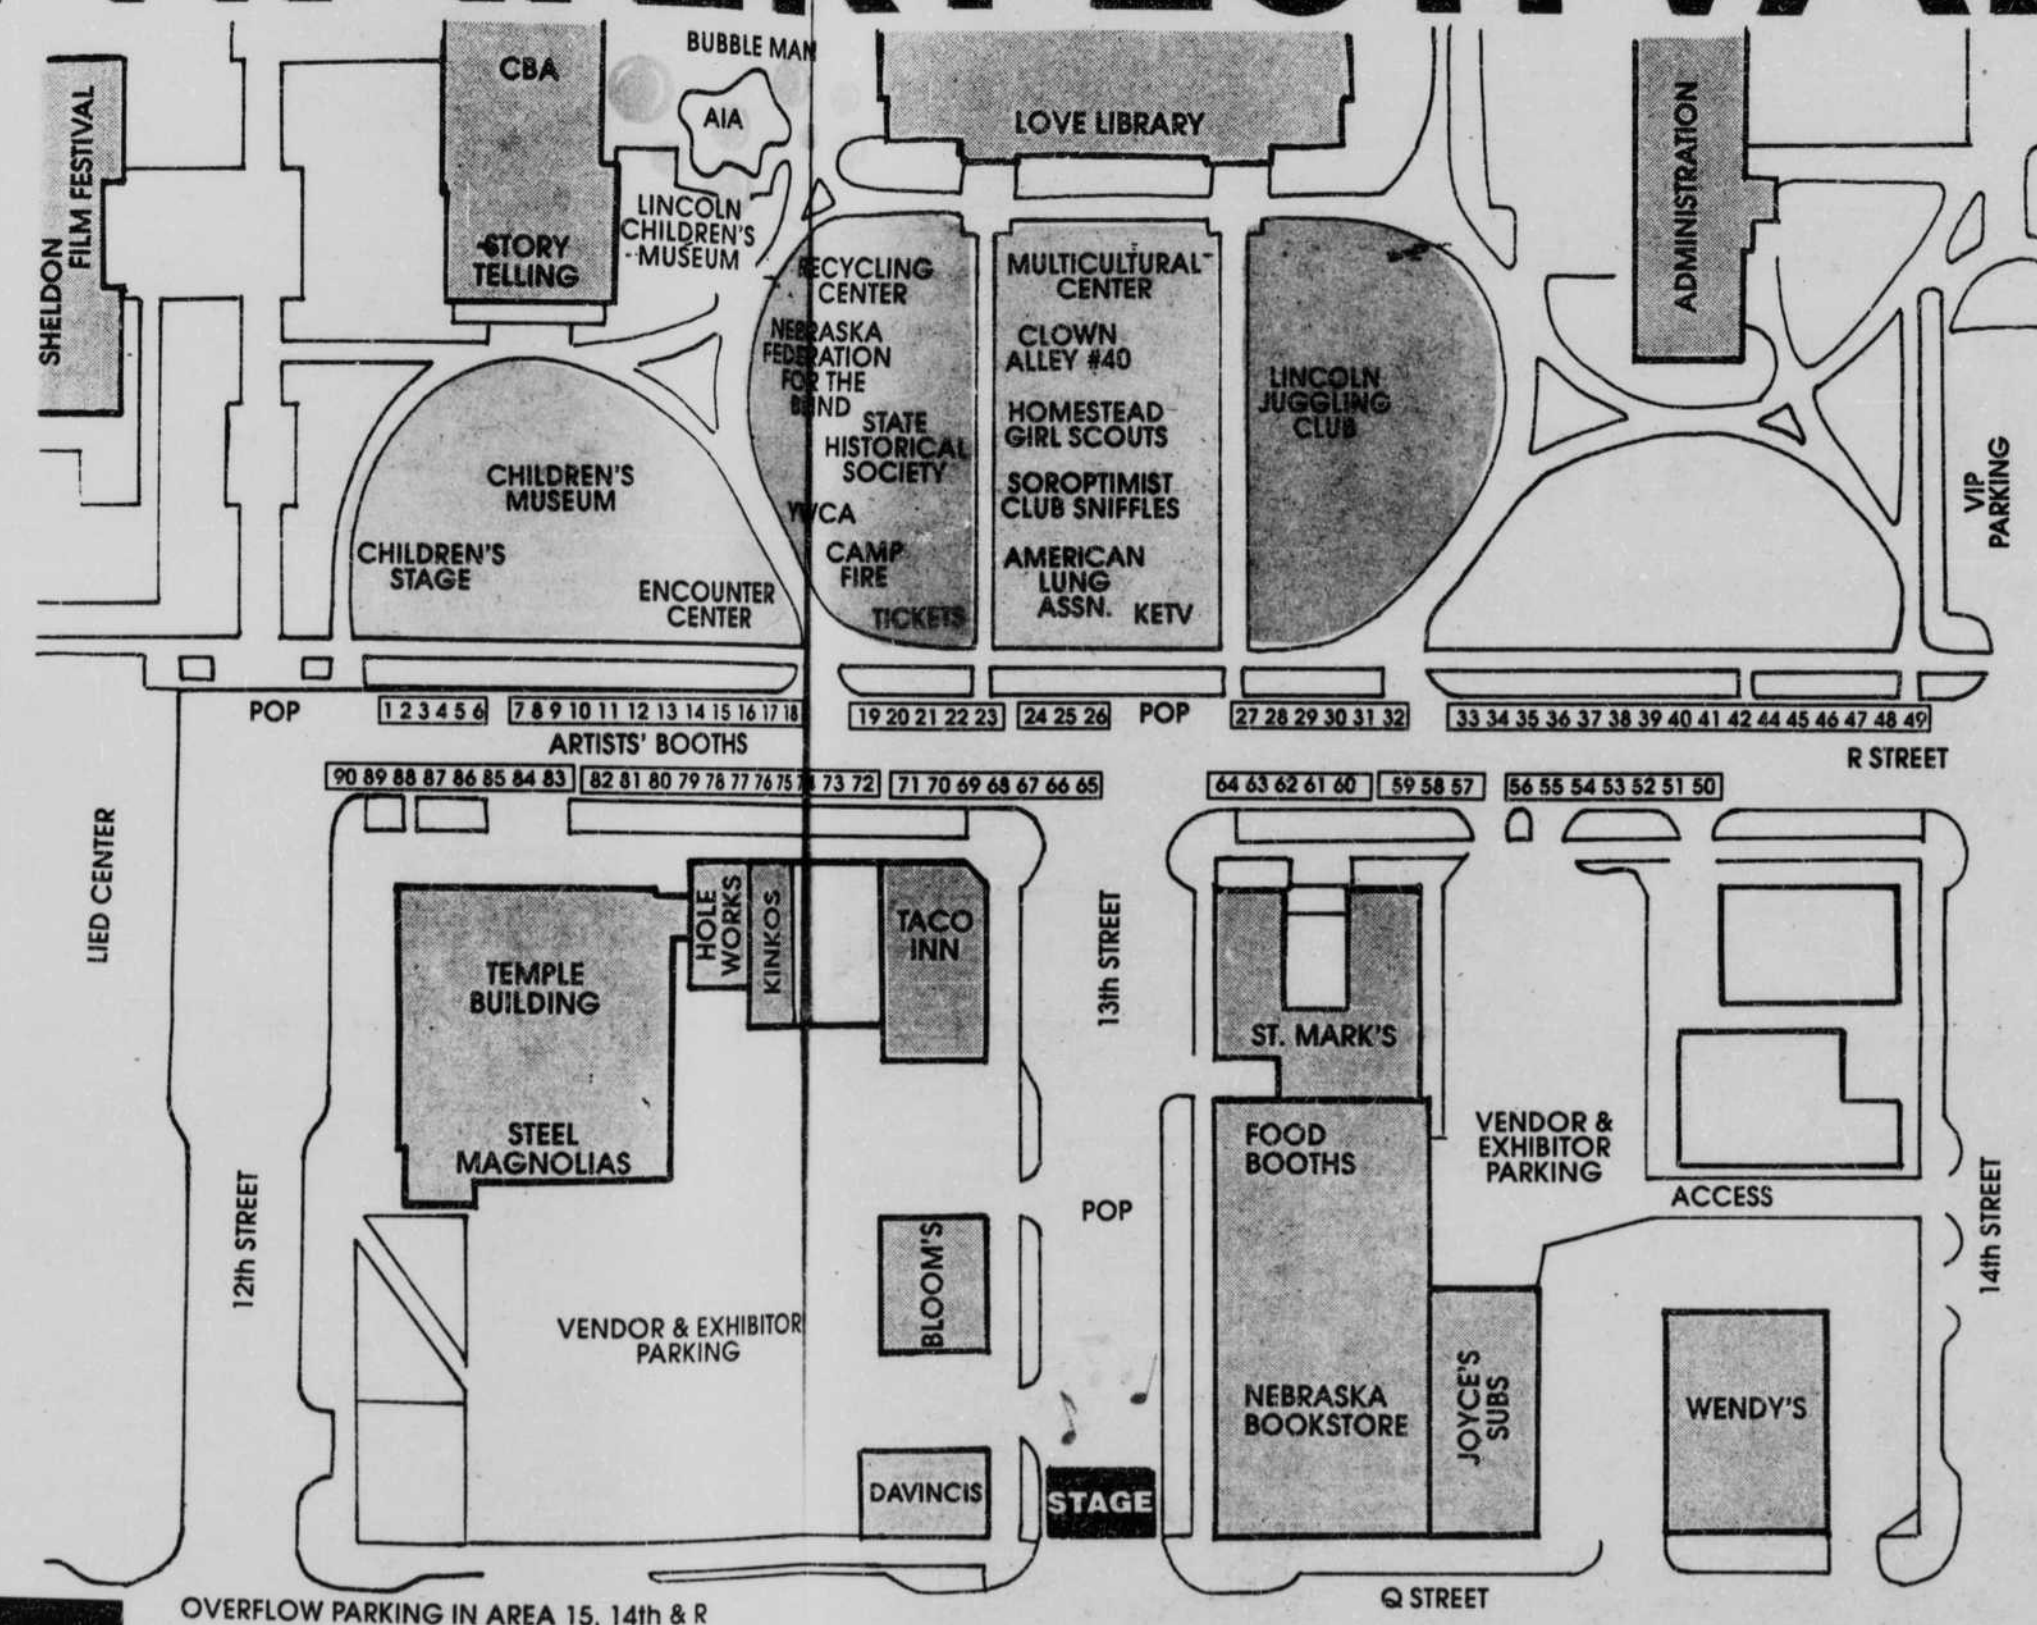

Indicates button necessary for admission.

KFMQ Street Dance

7th & "O" Friday 9 p.m. to 12

live music

FRIDAY	
Noon	Laurie Benjamin
6:00 p.m.	Gulizia Brothers
7:00 p.m.	San Seals Blues Band
SATURDAY	
Noon	Blugrass Crusade
1:15 p.m.	Bob Everhart
2:30 p.m.	Mothers Big Band
3:30 p.m.	Jazz Underground
4:30 p.m.	Laurie Benjamin & Shawn Benjamin
5:30 p.m.	Greenblatt & Seay
6:30 p.m.	Aspen
7:45 p.m.	Washington Sisters
SUNDAY	
Noon	Tom May Band
1:00 p.m.	Turfmen
2:45 p.m.	Resurrected Swing Band
4:45 p.m.	New High Flyers

OVERFLOW PARKING IN AREA 15, 14th & R

Children's fair

SATURDAY	
Noon	Nebraska Puppeteers
1:00 p.m.	Jek Kelly Comedy Juggler
2:00 p.m.	Nebraska Puppeteers
3:00 p.m.	Rourke Family Magicians
4:00 p.m.	Pat Langdon
SUNDAY	
Noon	Nebraska Puppeteers
1:00 p.m.	Jek Kelly Comedy Juggler
2:00 p.m.	Nebraska Puppeteers
3:00 p.m.	Sherry Cole Webber Storyteller
4:00 p.m.	Pat Langdon