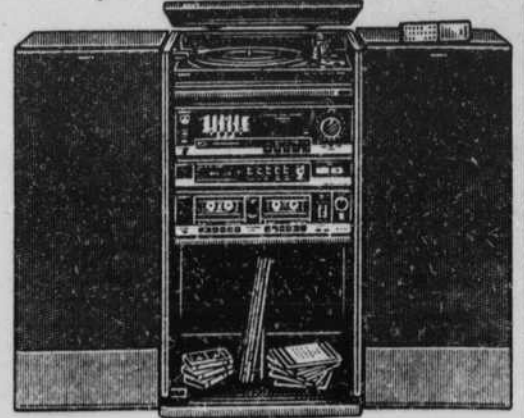

KENWOOD
LS-P5100
 4 Way-4 Speaker
 System
 150 Watt with
 Super Bass Radiator
\$398⁰⁰

KENWOOD
LSK-503
 3 Way-3 Speaker
 System
 Teak Grain Finish
\$189⁰⁰

Spectrum 37B

KENWOOD
SPECTRUM
 •100 Watt Integrated Amp.
 •Quartz Tuner — 20 Presets
 •Double Cassette Deck
 •3 Way Speakers
\$699⁰⁰

SONY SYSTEM
 •100 Watt Remote
 •25 Preset Tuner
 •Dual Cassette
 •3 Way 10" Speakers
\$599⁰⁰

SONY.

KENWOOD
BASIC M2A
 •220 W/Ch. Min. RMS
 Audio Excellence in
 Amplifier Technology
\$398⁰⁰

SONY
COMPACT DISC CHANGER
 CDP-C30
 •Compatible with 3" Discs
 •2x Over Sample
 •Shuffle & Repeat Play
\$299⁰⁰