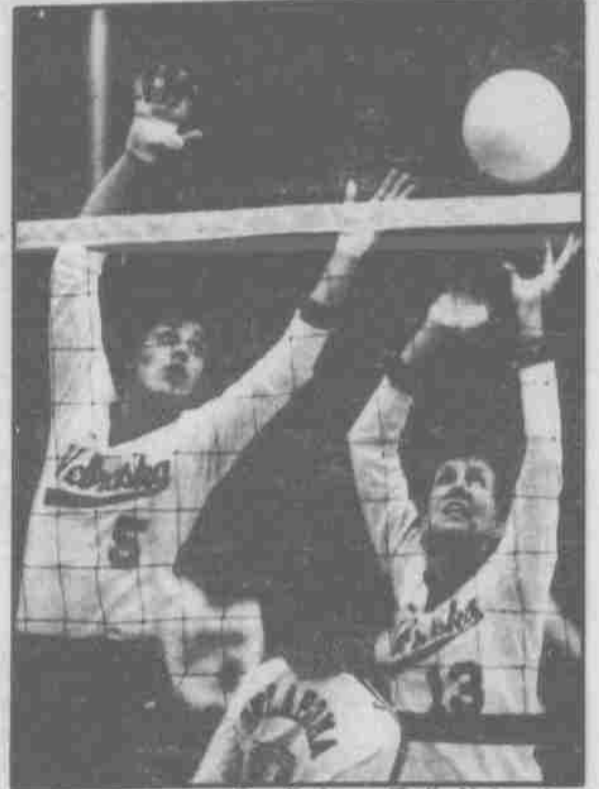

In its third match of the Classic, Nebraska played Hawaii, 11-1 and ranked sixth by the Collegiate Volleyball Coaches Association. Nebraska defeated the Rainbow Wahines in three sets 15-13, 15-10, 15-13, before 1,061 fans. It was Hawaii's first-ever visit to Nebraska.

The first set lead went back and forth between the two teams before being tied at 4-4. Then Nebraska took a five point lead at 11-6. Hawaii fought back to tie it at 12-12 but a kill by Adamczak gave the serve back to Nebraska and the Lady Huskers pulled away for the victory.

"We played very well, we just had some break downs," said Hawaii's coach Dave Shoji. "We're just not mature enough as a team to try and stop them individually."

The second set was similar to the first. With Nebraska leading 9-8, Sharon Kramer scored four straight service points to increase Nebraska's lead and the Huskers went on to win.

The third set proved to be the longest and toughest for Nebraska. The Huskers led only twice throughout the game, but never trailed by more than three points. Down 13-10, Nebraska scored five unanswered points to clinch the victory.

"Hawaii's mentally tough," Husker coach Terry Pettit said. "I thought maybe they'd let go but they didn't. They're a great team with

Dan Dulaney/Daily Nebraskan

Nebraska's Annie Adamczak and Karen Dahlgren prepare to return the ball in Saturday's match with Oklahoma in the Nebraska Classic at the Coliseum.

obviously a great coach. It's a pleasure to host them and play a great match. It continues to establish where we're at."

Nebraska's attack was lead by DeBoer with 16 kills and Adamczak and Schonewise added 15 and 12 kills, respectively. For the Wahines, Debbie Black and Suzanne Eagye each had 12.

After the contest, Shoji had nothing but praise for the Huskers.

"They're so disciplined as a team," he said. "We really had to earn almost every point we made. It was just a good match, between two good teams."

Nebraska placed three players on the All-Tournament Team. Among those selected were junior Tisha Delaney, who set a three-set school record against Hawaii with 50 assists. Mary Buysse, who graduated last year, had held the record at 41.

Other Huskers named to the team were senior Adamczak and junior Schonewise. Rounding out the team was Debbie Black and Suzanne Eagye from Hawaii, and Oklahoma's Trenell Carter.

Nebraska will travel to Ames, Iowa next Saturday to play Iowa State.