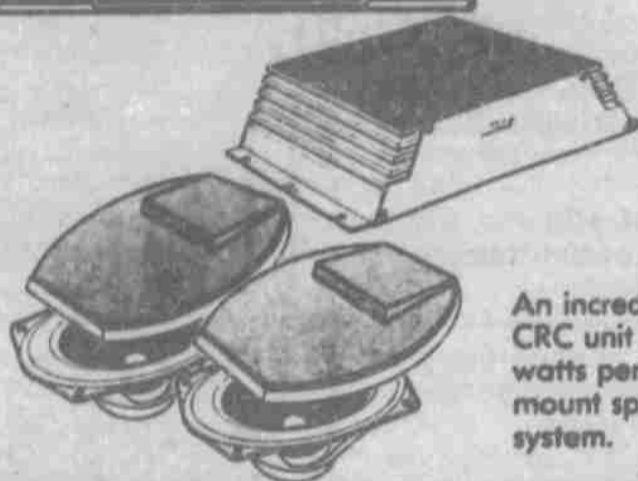

10th anniversary SALE

cooustic ei
Our Big Value System

SAVE OVER \$70

Now Only **\$149**

An AM/FM cassette with auto stop, separate bass and treble controls, adjustable shafts, locking fast forward and more coupled with a 30 watt per channel booster amplifier with separate bass and treble boost and a great pair of matched 6 x 9 inch 3 way speakers.

BOSE

The Incredible Bose System!
SAVE OVER \$300

SALE **\$519**
\$22.96 PER MONTH

An incredible system, the feature-packed Bose CRC unit and the new 1201 amplifier with 25 watts per channel and the new Bose deck mount speakers. You must see and hear this system.