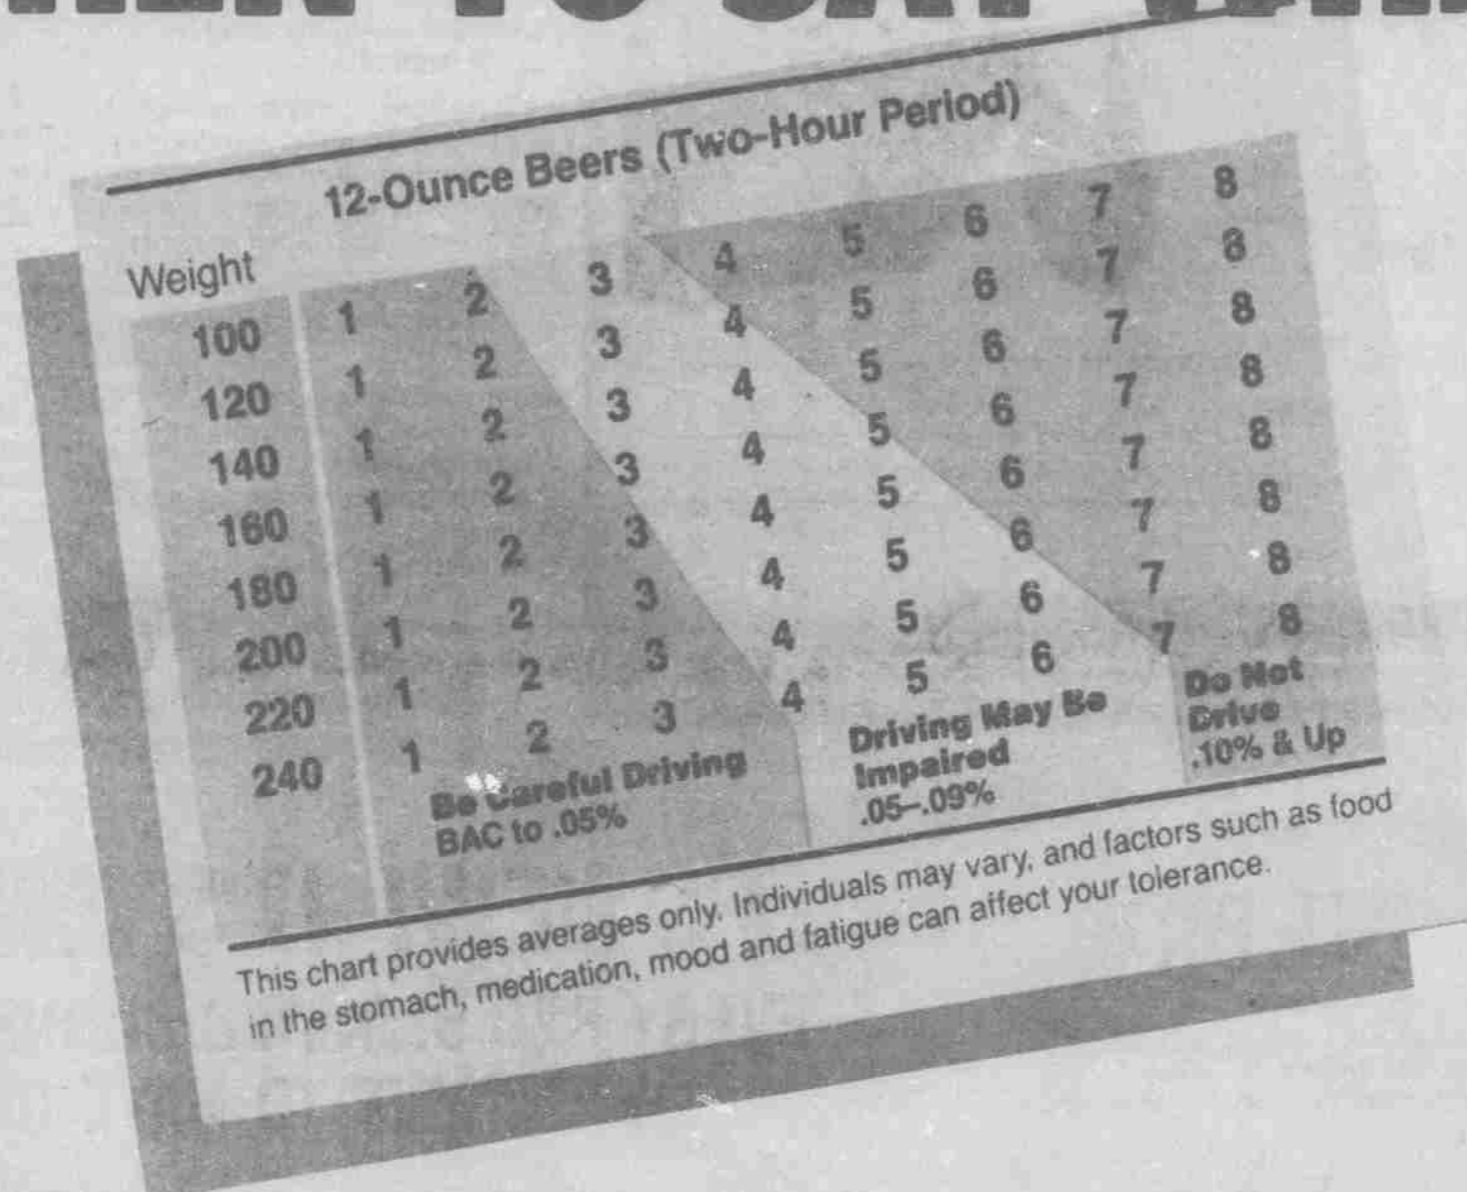

D & D DISTRIBUTING AND THE DAILY NEBRASKAN WANT YOU TO KNOW WHEN TO SAY WHEN.

Just like Anheuser-Busch, we're concerned about you. That's why we urge you to drink alcoholic beverages in moderation, especially when you're going to drive.

To help you know when to say when, we'd like to give you a free moderation card. Carry it with you at all times, because it could keep a fun time from turning into a disastrous one.

For your free card, send a self-addressed, stamped envelope to:
D & D Distributing
P.O. Box 29279
Lincoln, NE 68529-0279