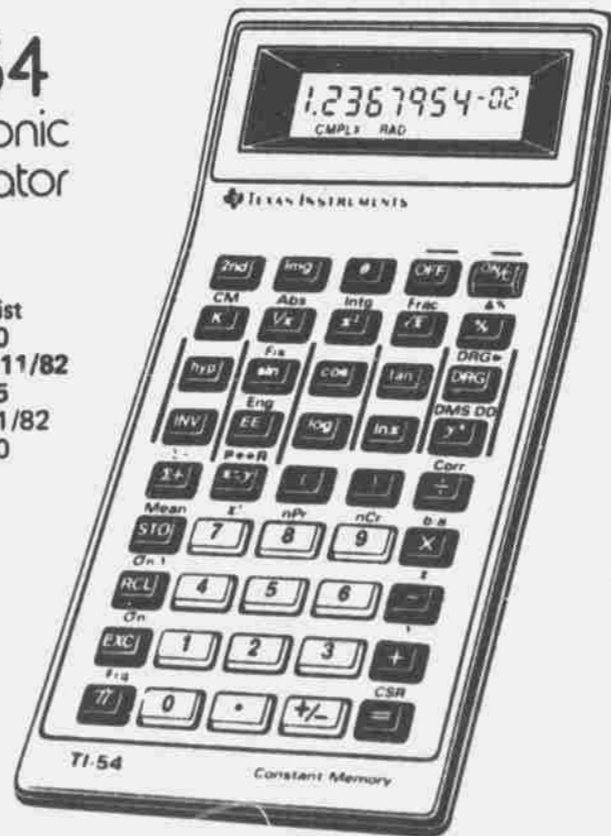

TI-54
electronic
calculator

Sugg. List $45.00
NOW till 9/11/82 $37.95
After 9/11/82 $40.50

122 powerful built-in functions to solve a wide range of complex problems

**Scientific Calculator
with Programming
and Statistics**

TI-55-II

Sugg. List $50.00
NOW till 9/11/82 $41.95
After 9/11/82 $45.00