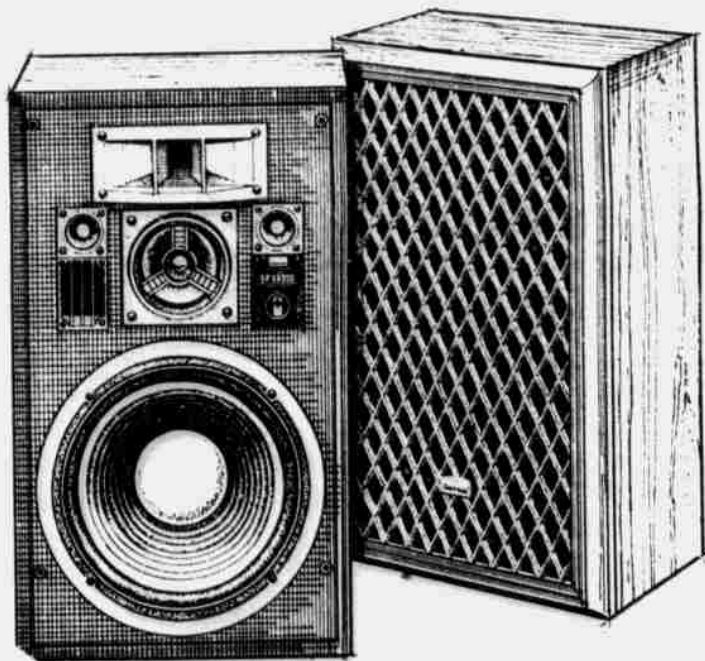

**"End Of Semester
Close Out Odd & Ends,
Spring Inventory--
Everything On Sale"**

Pickles

AU 117 11-AMP
Reg. \$190.00

TU 217 Tuner
Reg. \$190.00

Either

SALE PRICED \$159⁹⁵

All Black Face On Sale

Sansui TU-S5B

pulse count; servo lock AM-FM tuner
with digital fluorescent frequency display
List \$290.00

SALE \$239.⁹⁵

Sansui SPX6900

High power, high efficiency speaker,
4 way 5 speaker 130 watts max.

List \$260.00

SALE \$199.⁹⁵ each