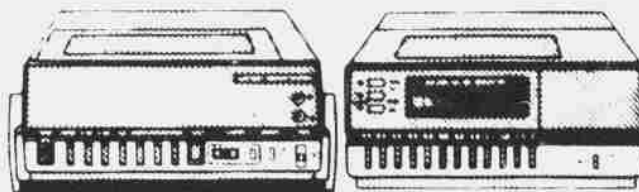

BEFORE YOU BUY

"the sharpest, brightest picture we have seen..."
VIDEO MAGAZINE

The NOVABEAM™ Model One is the latest product from the world's leading designer of projection television, Henry Kloss.

It is the biggest, brightest, sharpest large-screen television available for home use.

$2995

FINANCING AVAILABLE

RCA SelectaVision

Presenting The Second Generation of Video Recorders from RCA, the industry leader. Features include high speed picture search in forward and reverse, an 8 event, 14 day programmer, scene transition stabilizer and remote control. You get all this plus one year membership in our exclusive Studio 2 Entertainment Club for only

$999⁰⁰

If you prefer to take your recorder along, the RCA VEP150 may be perfect. Use it on batteries or at home with the TEP1400, 5 event, 7 day tuner timer. Our Studio 2 Club is also included.

VEP150/TEP1400

... any complete home entertainment system or separate audio or video component, the Stereo Studio salespeople wanted me to give you their personal invitation to shop our stores so they can show you the importance of selecting the right products for your needs. The major name brands in audio and video and they are designed to help eliminate any confusion you might have when purchasing a high quality music system or expanding your home entertainment system with video components.

From all the Stereo Studio employees and myself, have a Happy Holiday Season and we thank you for the last 20 years in business.

See you Tomorrow

Don L. Bamore
Owner

Complete your video home movie system with a color camera by RCA. The CC005 features 3:1 zoom lens and electronic viewfinder at a very affordable price. See us for all your video needs.