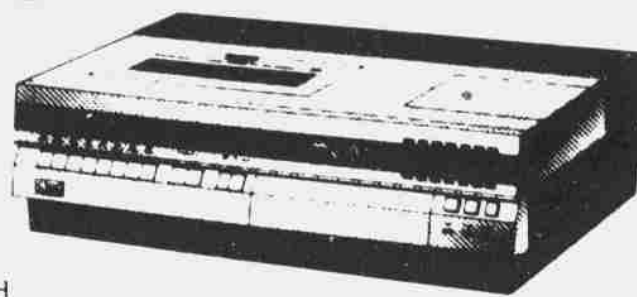

# BEFORE YOU BUY

**"the sharpest, brightest picture we have seen..."**  
VIDEO MAGAZINE

The NOVABEAM™ Model One is the latest product from the world's leading designer of projection television, Henry Kloss.

## RCA SelectaVision

Presenting The Second Generation of Video Recorders from RCA, the industry leader. Features include high speed picture search in forward and reverse, an 8 event, 14 day programmer, scene transition stabilizer and remote control. You get all this plus one year membership in our exclusive Studio 2 Entertainment Club for only