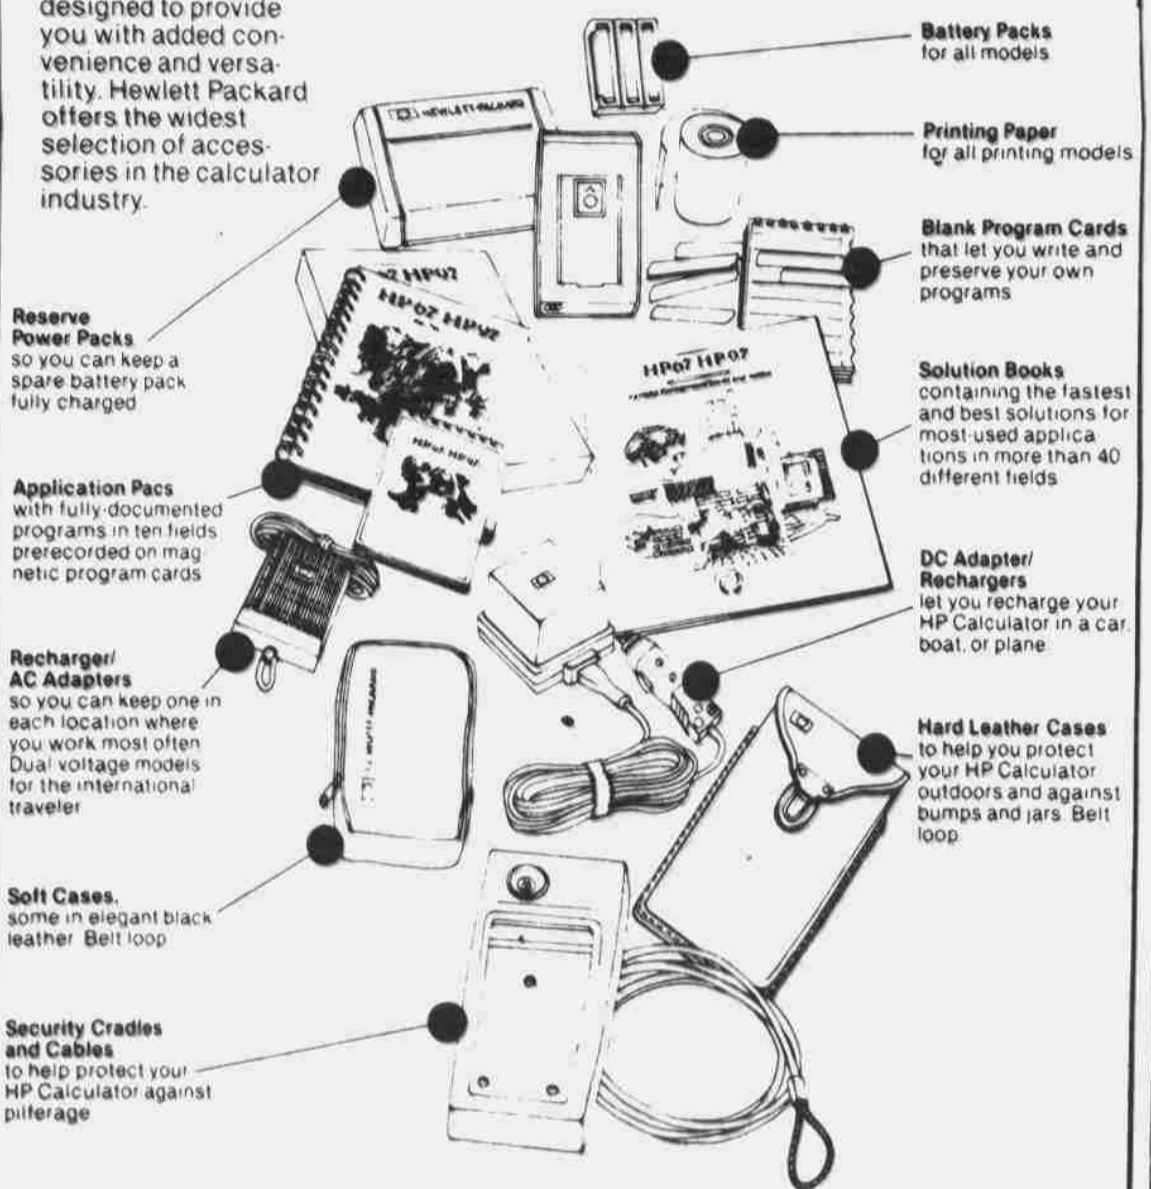

Come in today and examine these useful HP Calculator Accessories. Your calculator will always have power, security, and supplies anywhere you go. And we have ready made solutions to most of the problems you often encounter in your work.

**hp HEWLETT
PACKARD**

Open Monday-Friday, 8-5:30, Saturday, 9-5:30

**NEBRASKA
BOOKSTORE**

12th & R Streets in Lincoln Center 476-0111