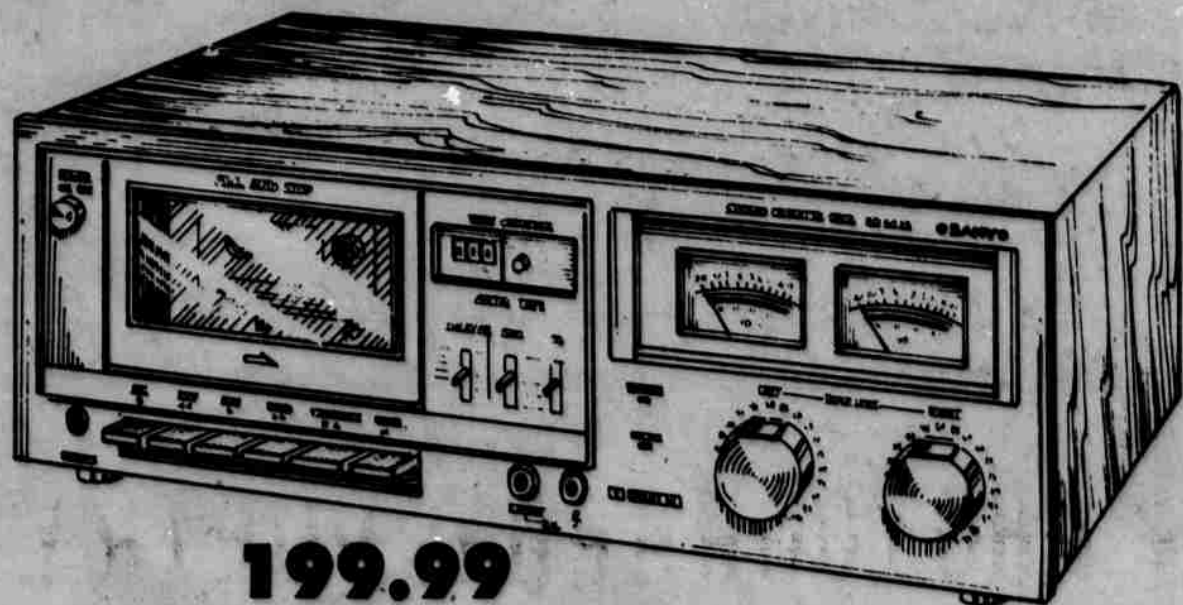

WE'VE GOT 'EM!

259.99

Sanyo Plus® D45 stereo cassette deck. New from the Sanyo Plus® Series line of high fidelity products. The Plus D45 is an exceptional value at 259.99, with features such as ●metal particle tape capability ●Sendust alloy head ●electronic peakhold level indicators ●output level controls ●rec-mute function ●30-19,000 Hz function (±3dB) response with metal tape.

199.99

Sanyo RD-5035 stereo cassette deck. Sanyo's research and development department has produced one of the most exciting breakthroughs in the world of audio. Here is a superb cassette deck with metal tape capability for this exceptionally low price. The RD-5035 features ●Sendust record/playback head ●Dolby noise reduction ●30-19,000 Hz (±3dB) response with metal tape.

299.99 JVC

JVC KD-A3 metal stereo cassette deck. An outstanding deck with such features as ●metal tape compatible with SA heads ●5-LED peak indicators ●super ANRS and ANRS automatic noise reduction system ●low wow/flutter of 0.055% (WRMS) ●Output level control.

359.99

JVC KD-A5 metal stereo cassette deck. The features and specifications of many machines over \$500. The KD-A5 is metal tape compatible with full logic solenoid switches ●super ANRS and ANRS automatic noise reduction system ●5-LED continuous peak indicators ●Remote control (optional)