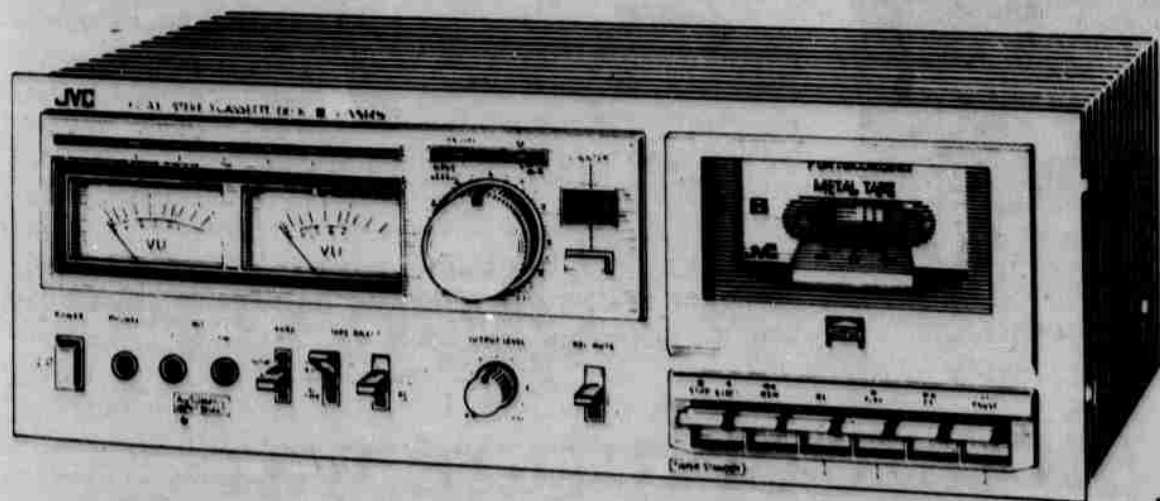

WE'VE GOT 'EM!

259.99

Sanyo Plus® D45 stereo cassette deck. New from the Sanyo Plus® Series line of high fidelity products. The Plus D45 is an exceptional value at 259.99, with features such as ●metal particle tape capability ●Sendust alloy head ●electronic peakhold level indicators ●output level controls ●rec-mute function ●30-19,000 Hz function (±3dB) response with metal tape.

199.99

Sanyo RD-5035 stereo cassette deck. Sanyo's research and development department has produced one of the most exciting breakthroughs in the world of audio. Here is a superb cassette deck with metal tape capability for this exceptionally low price. The RD-5035 features ●Sendust record/playback head ●Dolby noise reduction ●30-19,000 Hz (±3dB) response with metal tape.

299.99 JVC

JVC KD-A3 metal stereo cassette deck. An outstanding deck with such features as ●metal tape compatible with SA heads ●5-LED peak indicators ●super ANRS and ANRS automatic noise reduction system ●low wow/flutter of 0.055% (WRMS) ●Output level control.

359.99

JVC KD-A5 metal stereo cassette deck. The features and specifications of many machines over \$500. The KD-A5 is metal tape compatible with full logic solenoid switches ●super ANRS and ANRS automatic noise reduction system ●5-LED continuous peak indicators ●Remote control (optional)