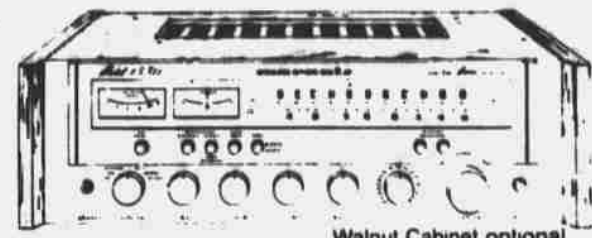

marantz. We sound better.

1530 AM/FM STEREO RECEIVER

Reg. $339.95

$248⁸⁸

Walnut Cabinet optional

The medium powered receiver with high power features - only Marantz could give you 33 watts per channel with separate controls for bass, treble, midrange, volume and stereo balance, tuning and signal strength meters AND no more than .15% THD.

High power performance at a very medium price!