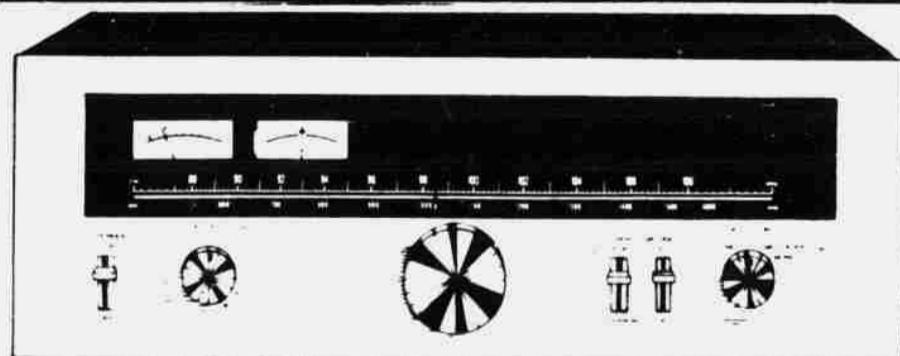

sale 235.99

The **Kenwood KT7500** lets you prove that FM stereo is an art. Match this with the KA7100 or any other quality amp and hear why Kenwood is rated a best buy at the RG Audio Shop. Use your Visa or Master Charge. Regularly $310.
KT5500 tuner, regularly $155. **sale 119.99**