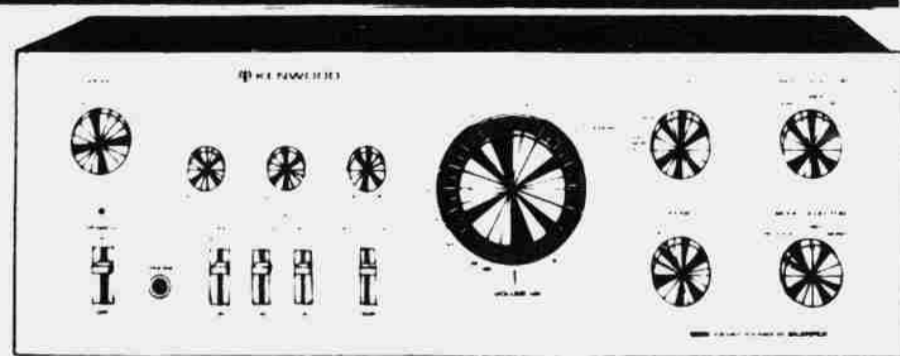

sale 259.99

Our lowest price ever on **Kenwood's KA7100** - 60 watts per channel D.C. stereo amplifier. It will put the "power" in any system. Ask for Kenwood at the RG Audio Shop and discover why they are a leader in stereo quality. Regularly $315.
KA5700 - 2x40 watts, integrated amplifier, reg. $200. **sale 149.99**

Richman Gordman

We're just perfect for you

45th and Vine Street • Shop Seven Days A Week 10 a.m. to 10 p.m. • Use Your Visa and Master Charge at RG