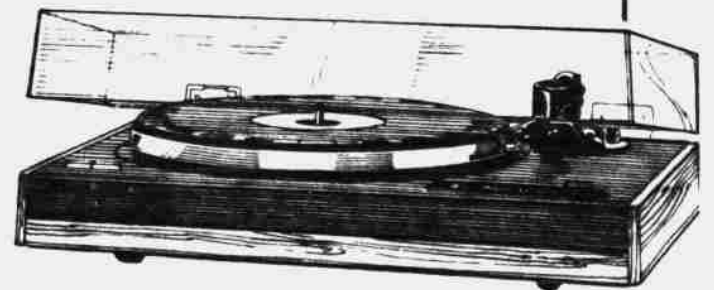

Reliable Stereo

Parking in Front

230 N 10 475-2685

Parking in Front

Reliable Stereo Introduces Great Fisher Components!

Fisher MC 2100 Receiver

- 10 Watts per channel
- 225 XA Turntable
- MS 115 Speakers
- 8" Airdyne Passive Radiator
- 6" Full Range Speculator

ALL FOR ONLY
\$299.95

MT 6115 Belt Drive Turntable.

- Four Pole AC Synchronous Motor
- Automatic Return/Shutoff
- Viscous Damped Cueing
- Magnetic Cartridge

LIST
\$119.95
\$99.95
Complete!

CD 4011 Front Loading Cassette Deck.