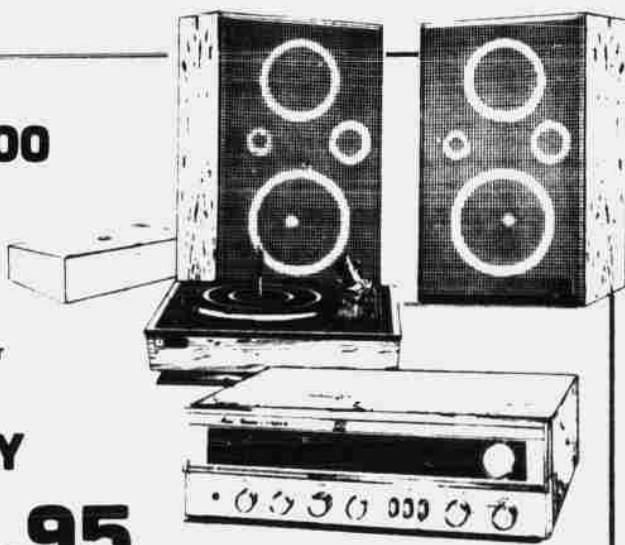

Reliable Stereo

Parking in Front

230 N 10 475-2685

Parking in Front

Reliable Stereo Introduces Great Fisher Components!

Fisher MC 2100 Receiver

- 10 Watts per channel
- 225 XA Turntable
- MS 115 Speakers
- 8" Airdyne Passive Radiator
- 6" Full Range Speculator

ALL FOR ONLY
\$299.95

MT 6115 Belt Drive Turntable.

- Four Pole AC Synchronous Motor
- Automatic Return/Shutoff
- Viscous Damped Cueing
- Magnetic Cartridge

LIST
\$119.95
\$99.95
Complete!

CD 4011 Front Loading Cassette Deck.