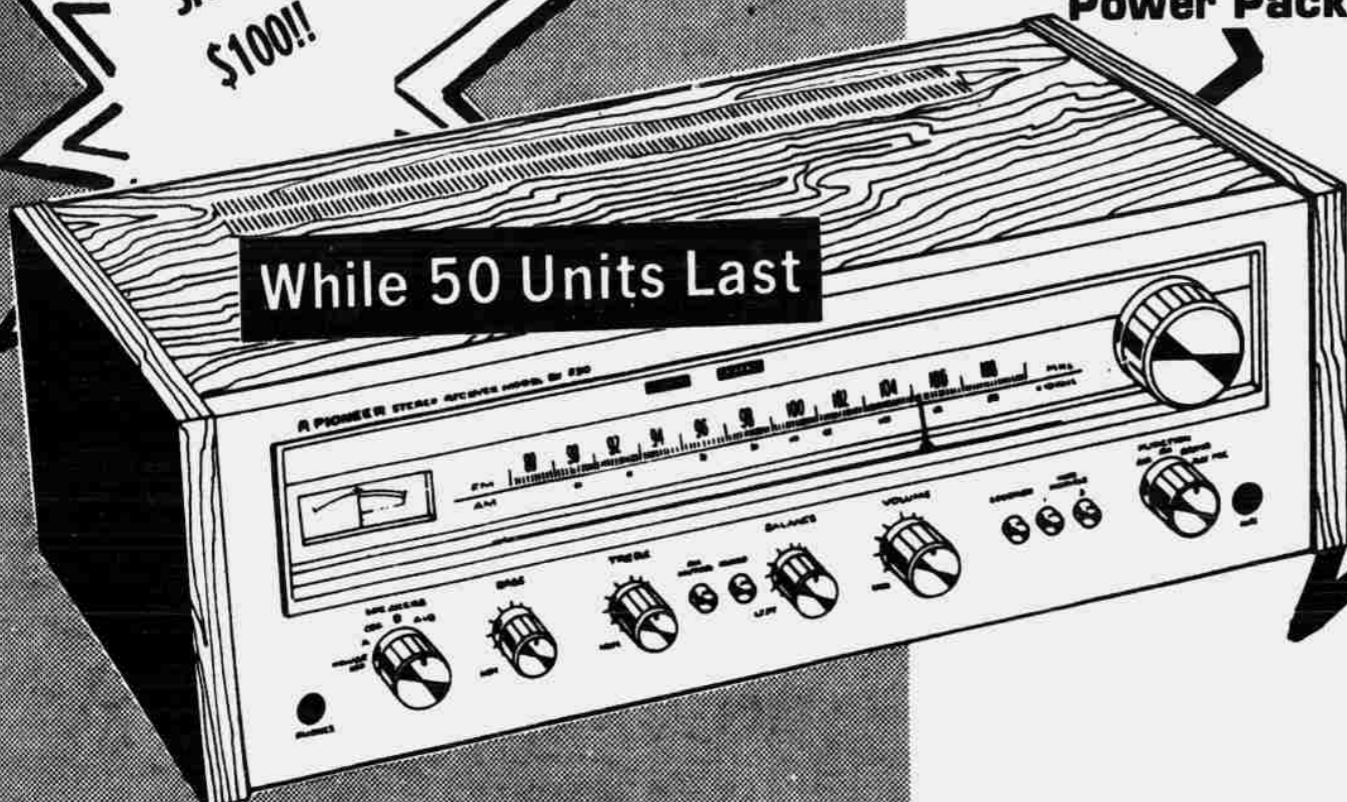

DYNAMIC DUO!

SUPER SOUND TRACKS!

CHECK THESE VALUES!

SAVE \$100!!

PIONEER SX550 Stereo Receiver

Power Packed - 20 Watts RMS Per Channel!

While 50 Units Last

- * TWO TAPE MONITOR CIRCUITS
- * NO MORE THAN 0.3% TOTAL HARMONIC DISTORTION
- * MIKE INPUT

\$169⁹⁵

REG. \$275

SAVE \$100!!

TEAC A-106 Cassette Deck

BLACK IS BEAUTIFUL - Looks Good and Sounds Great!

- * OUTPUT LEVEL CONTROL
- * HIGH DENSITY FERRITE HEAD
- * 2 VU METERS
- * BIAS AND EQ.

\$199⁹⁵

REG. \$299.95