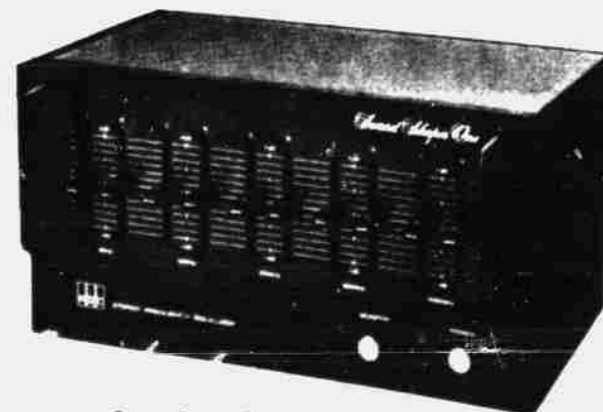

NOW \$12.88

regularly \$549.00

NOW \$479.00

NEW FISHER

FISHER RS2007 STUDIO STANDARD AM/FM STEREO RECEIVER WITH GRAPHIC EQUALIZER
75 Watts continuous RMS power into 8 Ohms, from 20Hz to 20kHz. No more than 0.09% total harmonic distortion.
FM Sensitivity 1.9 microvolts (MF) 10 dB
5 BAND GRAPHIC EQUALIZER ±10dB at 50, 250, 1k, 4.5k, 5k and 15kHz
PANEL LOGIC 6-FUNCTION CONTROL SYSTEM (PHONO, TAPE, TUNER, AUX, EQUALIZER, STEREO)
SWITCHABLE SUBSONIC FILTER. Removes sub-audible low frequency noise and distortion
FM MPX FILTER. Reduces noise on weak FM stereo stations
LEFT AND RIGHT CHANNEL POWER OUTPUT METERS

regularly \$119.95

NOW \$99.88

The ADC Sound Shaper One.

It operates in five frequency ranges. From 60Hz to 10,000Hz. Each range has a sliding control for each channel. The controls give ± 12dB to add or subtract from the music giving a total range of 24dB. They're marked in 2dB increments. The power and tape monitor switch are push-buttons that work instantly. All the audio connections are standard. Installation takes about three minutes. And two minutes later you can be listening to music the way you want. To fit your ears.