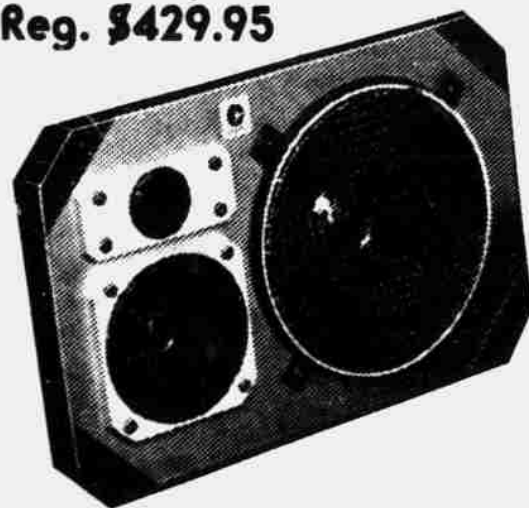

For those of you with top-of-the-line tastes we have a matched component system that's hard to match on the market today. A Clarion PE-666A AM/FM Stereo Cassette Player paired with a Clarion 100-EQB-2 Equalizer and a pair of Clarion SK-99 3-way loudspeakers. The PE-666A's new FET front end gives you superior FM sensitivity in car stereo systems. Features include automatic reverse for continuous play, locking fast forward/rewind, front/rear fader control and integrated circuits. The 100-EQB-2 Equalizer provides 30 watts RMS of stereo power with controls for highs, low and even midranges. All integrated circuits for optimum reliability. The SK-99 3-way speakers fit any standard 6"x9" rear panel deck with individually mounted 5" woofer, 2½" midrange and a 1" tweeter using an advanced crossover network. A phenomenal auto audio match!
Reg. \$429.95

Now **\$319.88**

Supertuner tuneup . . . the Pioneer KP-500 Underdash AM/FM Stereo/Cassette Player. Extraordinary stereo for the road with a great cassette unit plus the Supertuner for sound quality and features like an at-home component system. Features include: muting switch to cut between-station noise; loudness contour to boost bass and treble at low volume; separate bass and treble controls; manual eject button and more.
Reg. \$179.95

Now **\$147**

Jensen C9945 Triaxial® Flush-mount Rear Deck Speaker Kit. Superior performance from one of the top names in car speakers features a pair of 6"x9" 3-way speakers with a 20-oz. woofer magnet, 3" midrange and solid state tweeter. Grilles and all necessary wire, hardware and instructions come in one handsome kit.