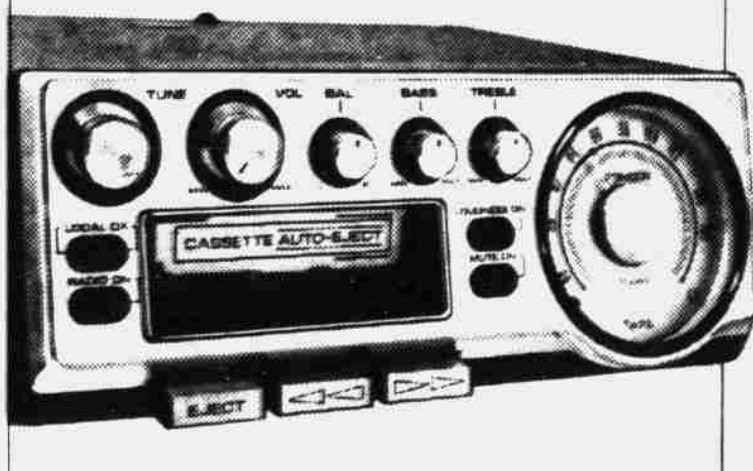

For those of you with top-of-the-line tastes we have a matched component system that's hard to match on the market today. A Clarion PE-666A AM/FM Stereo Cassette Player paired with a Clarion 100-EQB-2 Equalizer and a pair of Clarion SK-99 3-way loudspeakers. The PE-666A's new FET front end gives you superior FM sensitivity in car stereo systems. Features include automatic reverse for continuous play, locking fast forward/rewind, front/rear fader control and integrated circuits. The 100-EQB-2 Equalizer provides 30 watts RMS of stereo power with controls for highs, low and even midranges. All integrated circuits for optimum reliability. The SK-99 3-way speakers fit any standard 6"x9" rear panel deck with individually mounted 5" woofer, 2½" midrange and a 1" tweeter using an advanced crossover network. A phenomenal auto audio match!
Reg. \$429.95

Now **\$319.88**

Supertuner tuneup . . . the Pioneer KP-500 Underdash AM/FM Stereo/Cassette Player. Extraordinary stereo for the road with a great cassette unit plus the Supertuner for sound quality and features like an at-home component system. Features include: muting switch to cut between-station noise; loudness contour to boost bass and treble at low volume; separate bass and treble controls; manual eject button and more.
Reg. \$179.95

Now **\$147**

Jensen C9945 Triaxial® Flush-mount Rear Deck Speaker Kit. Superior performance from one of the top names in car speakers features a pair of 6"x9" 3-way speakers with a 20-oz. woofer magnet, 3" midrange and solid state tweeter. Grilles and all necessary wire, hardware and instructions come in one handsome kit.