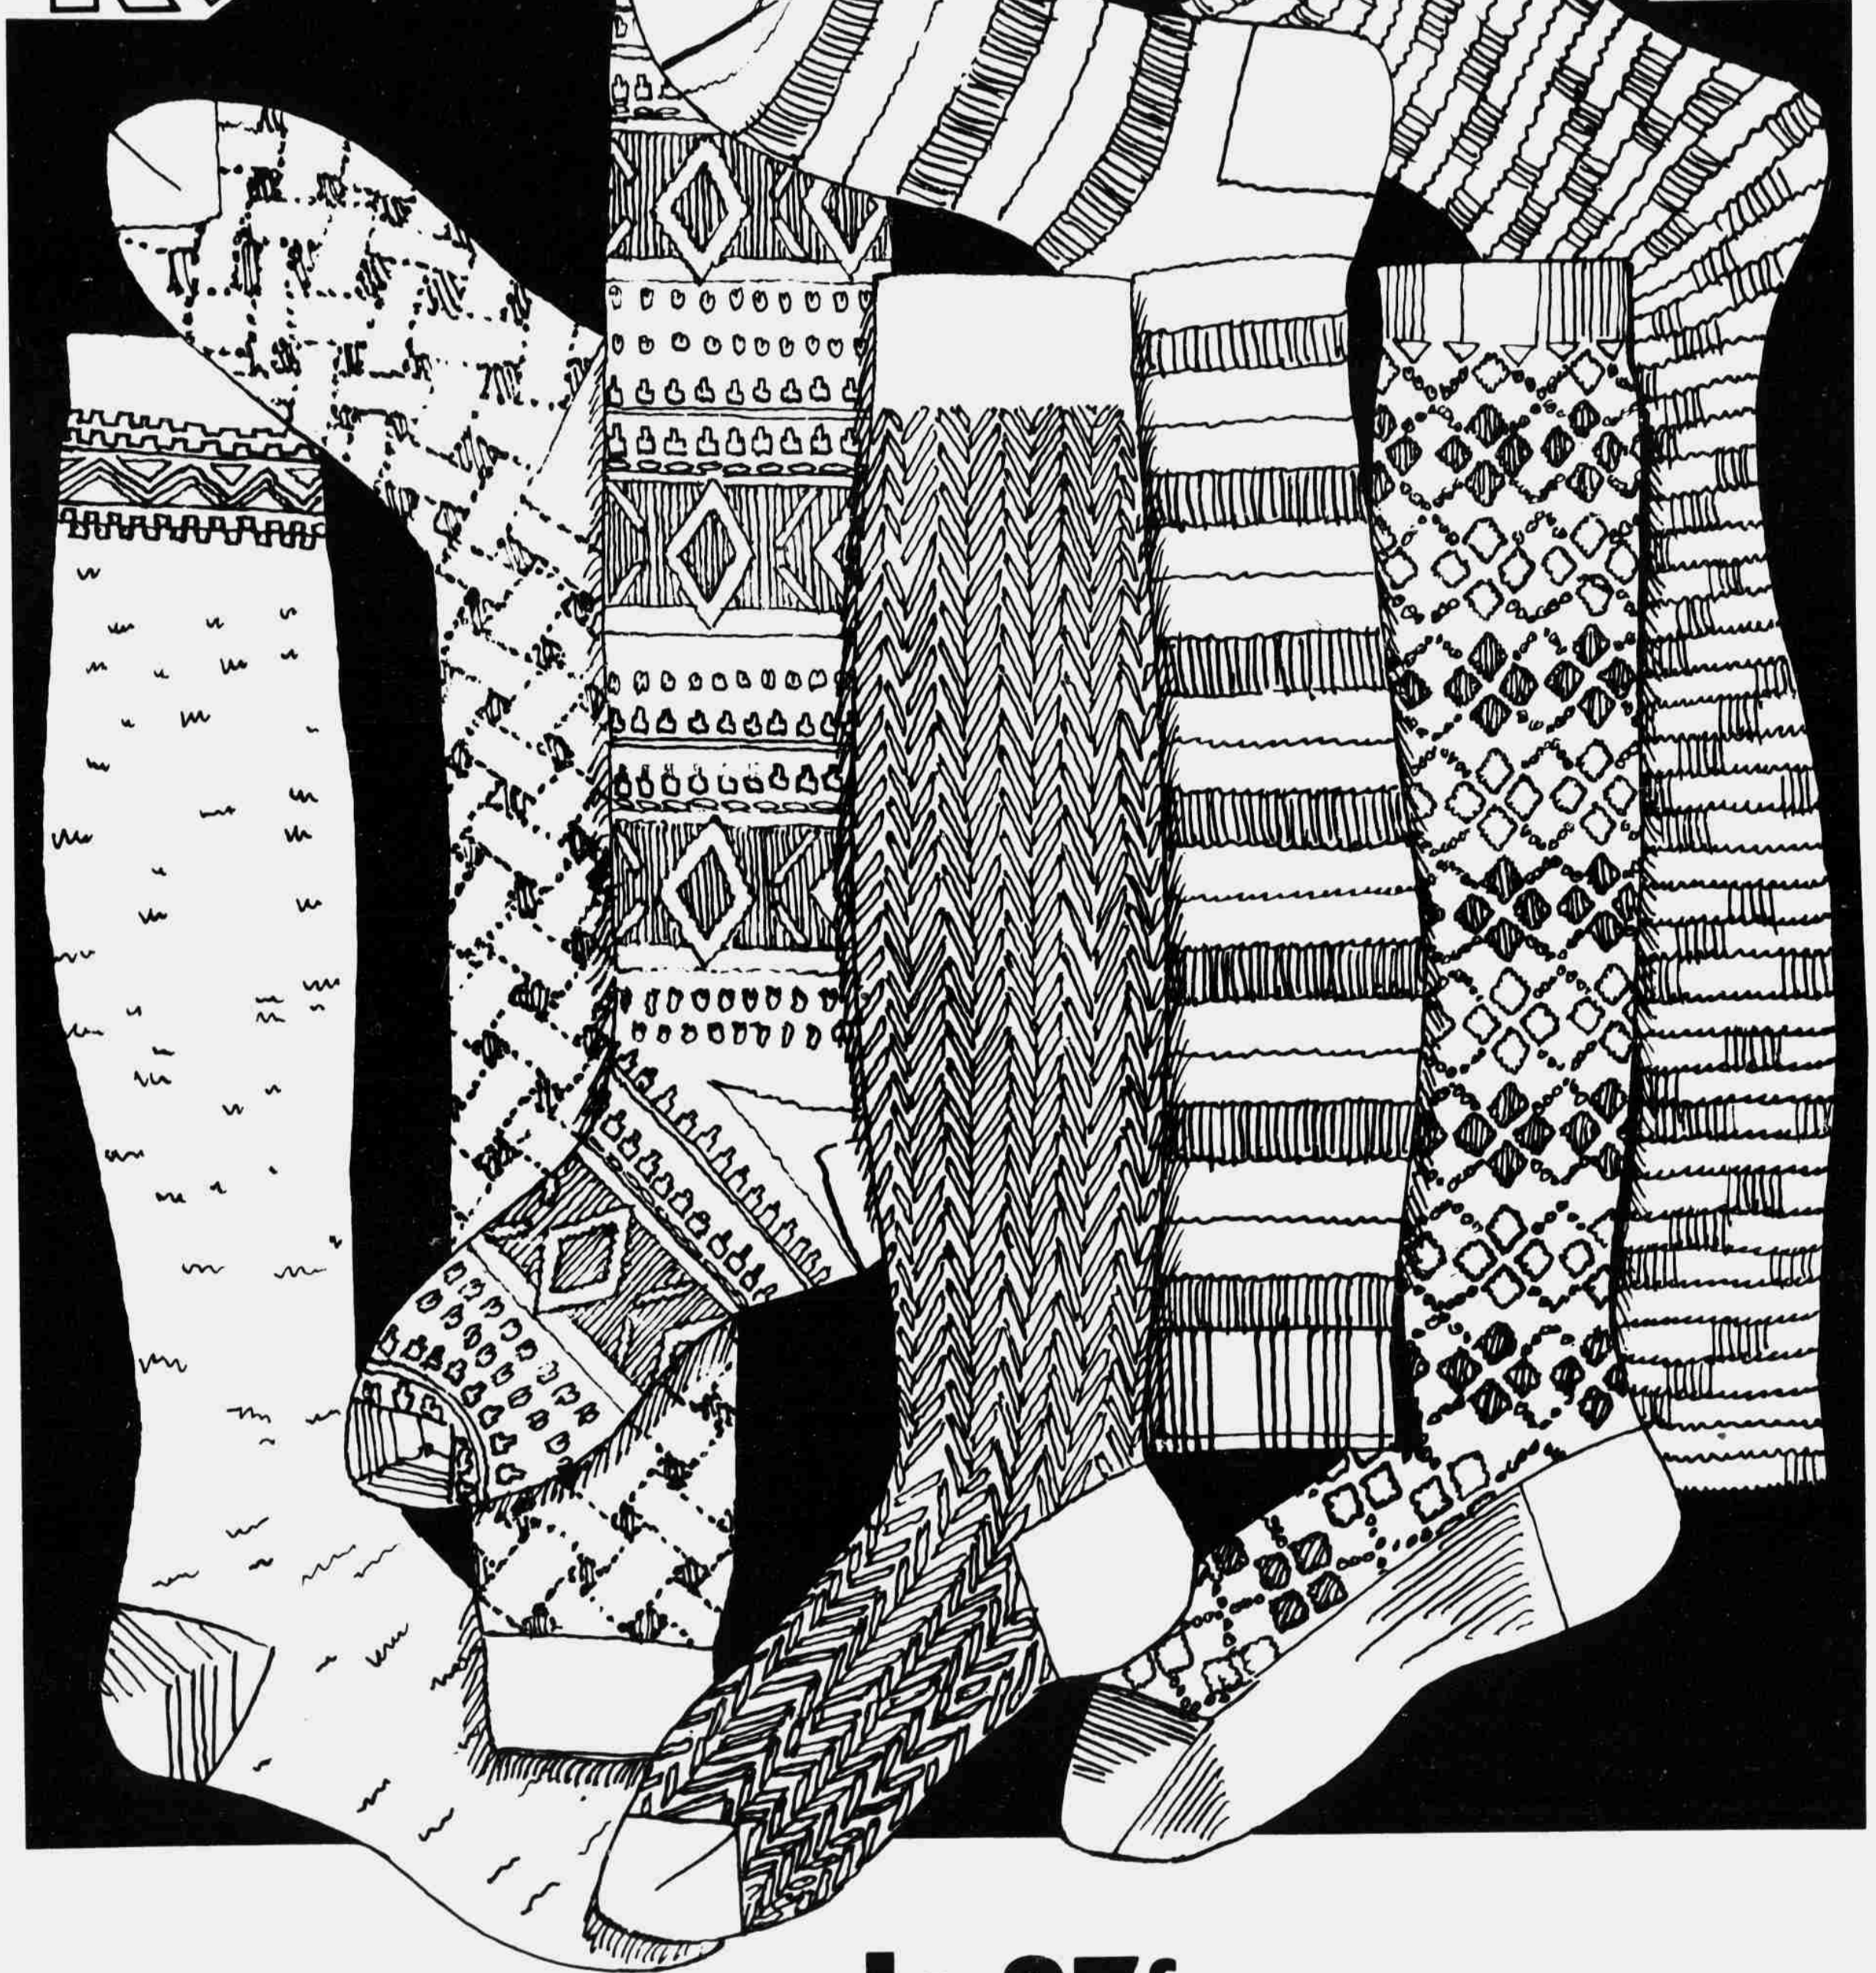

# Knee-Hi Spectacular

### Save 14% to 42% on ladies knee-hi's

Every style imaginable in ladies knee-hi's, basic cables, argyles, and patterns. Regimental stripes, basket weaves, tone on tone and pastels. In an unbelievable assortment of colors and styles to fit every type of outfit. Come on out and see. Sizes 9 1/2-11. Reg. 99¢ to 1.49.