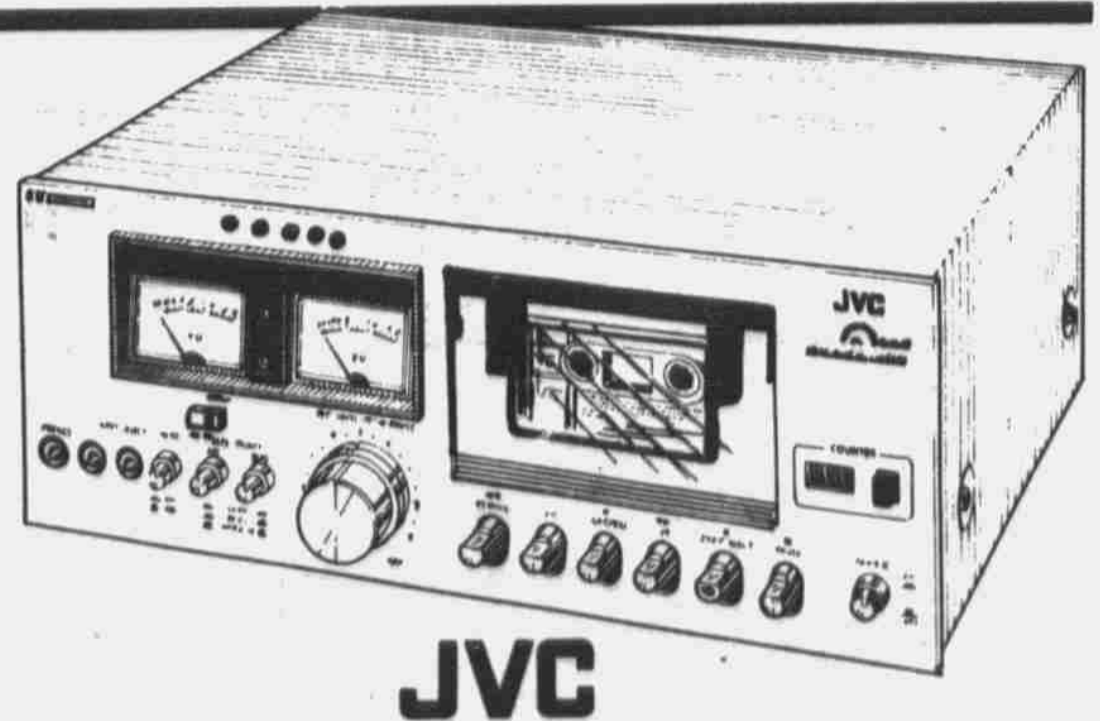

Richman Goldman

'We're more than a department store'

45th & VINE ST. LINCOLN