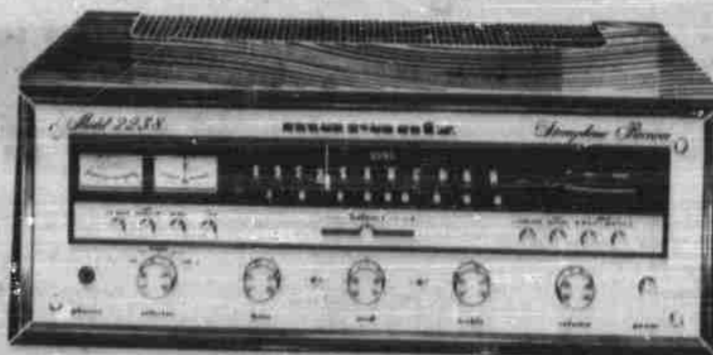

Marantz 2238
Reg. $360
The Best All Round Value with 38 watts RMS per channel and less than 0.1% total harmonic distortion

$299⁹⁵