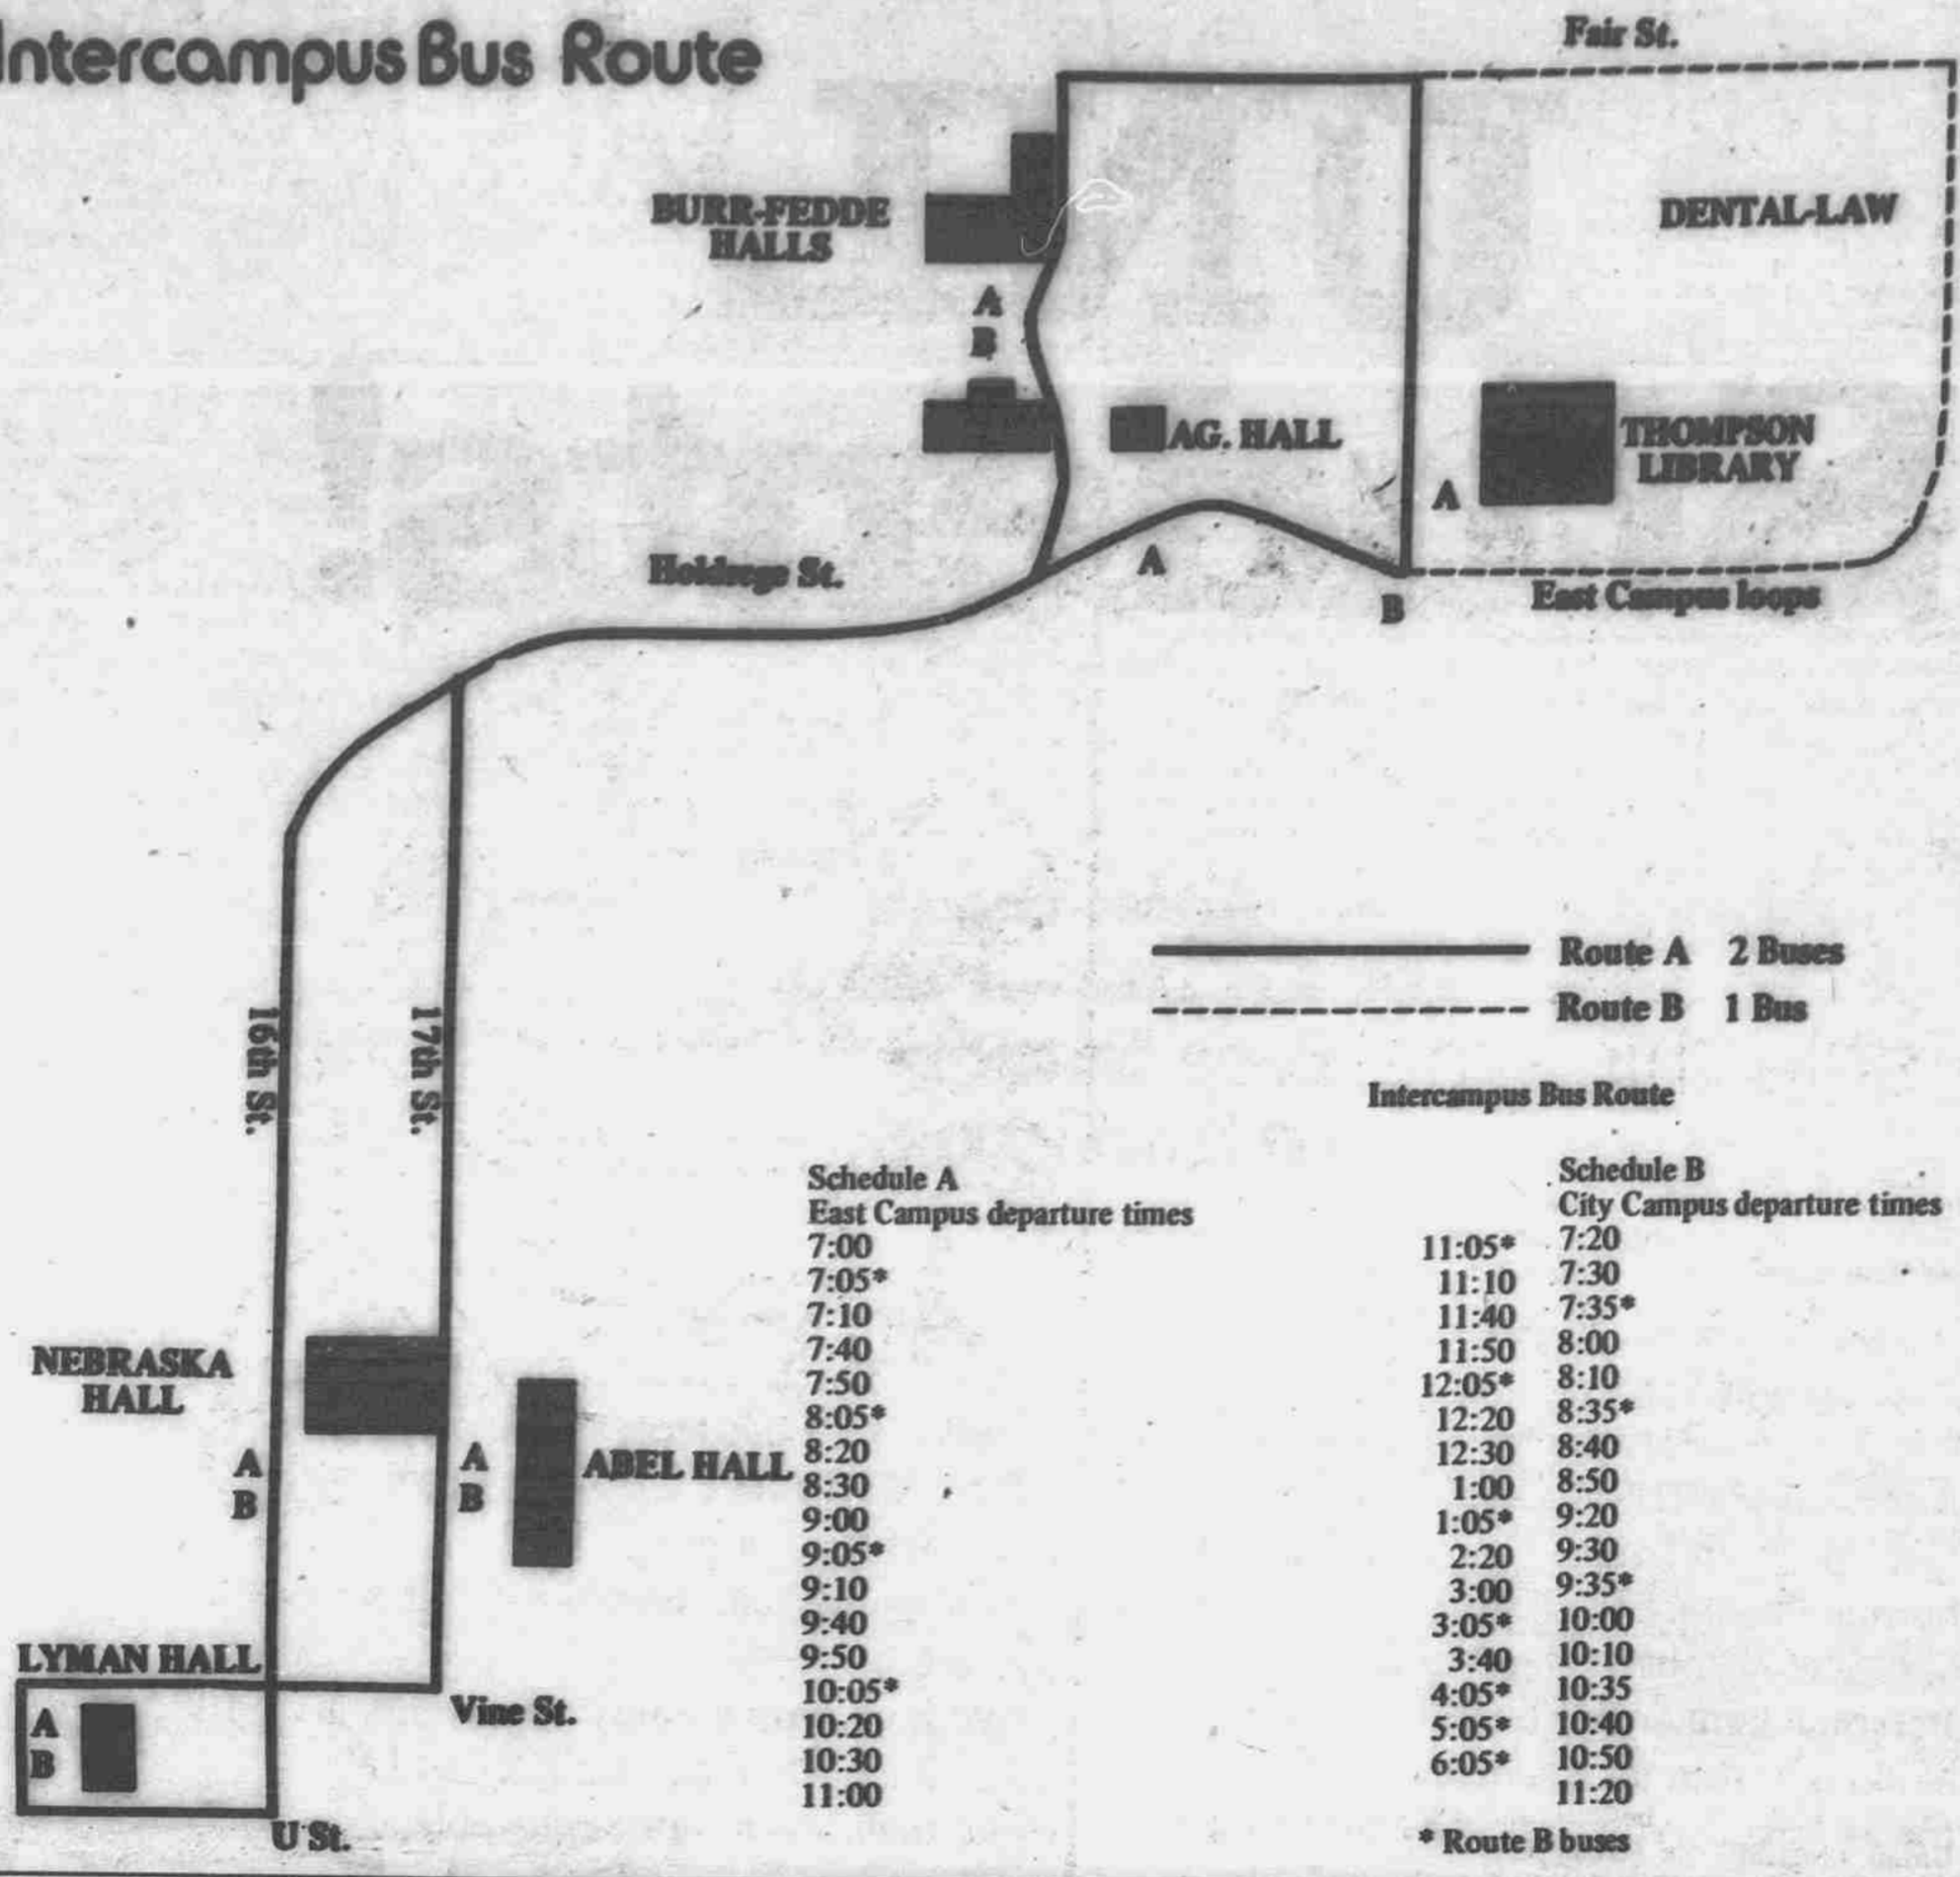

Intercampus Bus Route

Route A 2 Buses
Route B 1 Bus

Intercampus Bus Route

Schedule A
East Campus departure times

7:00
7:05*
7:10
7:40
7:50
8:05*
8:20
8:30
9:00
9:05*
9:10
9:40
9:50
10:05*
10:20
10:30
11:00

Schedule B
City Campus departure times

11:05*	7:20	11:30
11:10	7:30	11:35*
11:40	7:35*	12:00
11:50	8:00	12:10
12:05*	8:10	12:35
12:20	8:35*	12:40
12:30	8:40	12:50
1:00	8:50	1:20
1:05*	9:20	1:30
2:20	9:30	1:35*
3:00	9:35*	2:00
3:05*	10:00	2:35*
3:40	10:10	2:40
4:05*	10:35	3:20
5:05*	10:40	3:35*
6:05*	10:50	4:35*
	11:20	5:35*