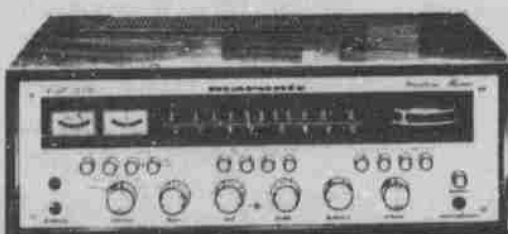

MARANTZ 2270
70 watts RMS per Ch. into 8 ohm speaker from 20Hz to 20kHz with under 0.3%THD & IM distortion and ±0.25dB frequency response

Reg. \$599.95
SAVE \$151.07
\$448⁸⁸

PL-12D STEREO TURNTABLE

Reg. \$119.95