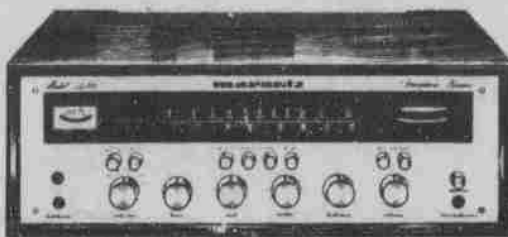

QUARTER MILLION DOLLAR INVENTORY CLEARANCE SALE

GOING ON NOW!

WHILE QUANTITIES LAST!

marantz® TERRIFIC BUYS!

MARANTZ 2230
30 watts RMS per Ch. into 8 ohm speaker for 20Hz to 20kHz with under 0.5%THD & IM distortion and ±0.5dB frequency response