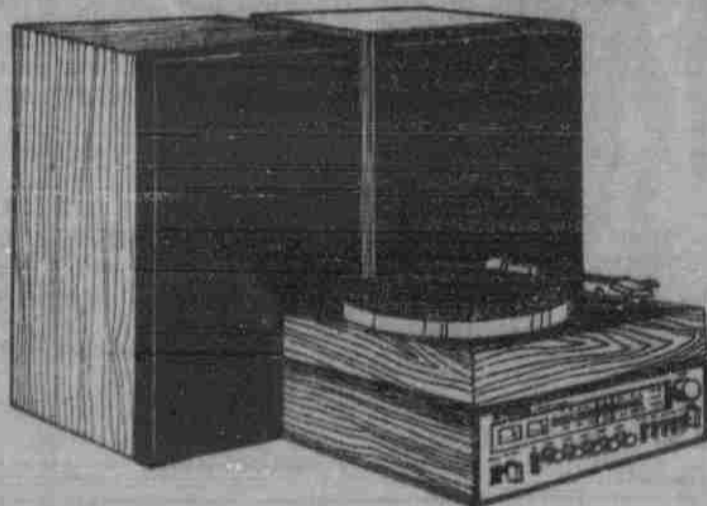

YAMAHA

AR
XB

SYSTEM 6.

List price $975.45

YOUR SYSTEM PRICE

$869

At the top end of the medium price stereo systems, you should expect enough power to fill a large listening room with clean, low-distortion sound and plenty of bass, as well as advancing to convenience features in both control center and record playing equipment that are beyond mere utility. The speakers should be among the finest available.

Our System 6 matches or surpasses these criteria. The Yamaha CR800 AM/FM Stereo Re-

ceiver delivers 30 watts RMS per channel into 8 ohms at 20-20,000 Hz with less than 0.1% THD and IM distortion. The FM tuner section contains the very latest Dual-Gated MOS FET's, and Yamaha's Auto-Touch tuning which automatically shuts off the built-in Automatic Frequency Control circuit when you touch the dial, and restores it when you release the knob. Includes Tuning and Signal Strength meters, provision for two tape decks, high and low filters, and separate microphone preamp and volume control.

Turntable is the AR XB, a precision manual turntable that is guaranteed to meet National Association of Broadcasters specifications on wow, flutter, rumble and speed accuracy. It comes complete with the state-of-the-art Shure V15 Type III magnetic cartridge.

To reproduce the superior electronic signal of System 6, we have selected the unique ESS amt 5 speaker, with the Heil air-motion transformer, which finally allows for absolute purity and exciting transient resolution in a "bookshelf" size loudspeaker.

EVERYDAY LOW PRICES

AR SPEAKERS	List	Reg.
AR-7 (pair)	$150	$130
AR-8 (each)	$129	$104

SUPEREX HEADPHONES	List	Reg.
TL-3	$40	$33.95
UNIPRO	$50	$41.95
PRO VII	$65	$54.00

The Best Buys On Quality Components

Stereo Studio

414 SO. 11th & GATEWAY / LINCOLN
BAKER SQUARE CENTER / OMAHA

Phone 432-6511