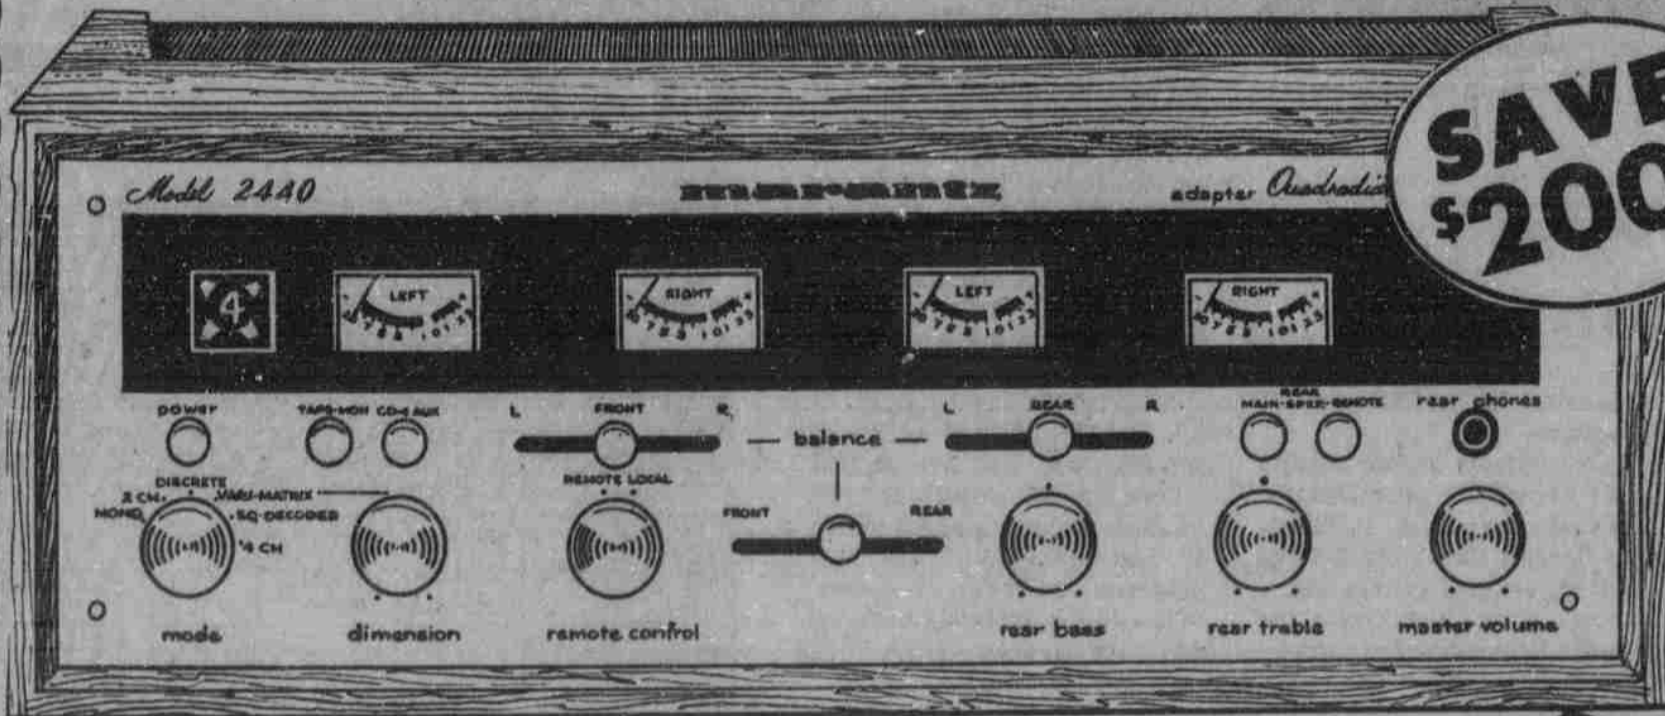

OUR COMPETITION WILL HATE US!!

marantz® STEREO AMPLIFIER

SAVE
\$200⁰⁰

PLUS
OUR

5 YEAR
WARRANTY

20 Watts Per Channel MODEL 2440
Reg. \$299⁹⁵ (It's Also A 4 Channel Converter)

\$99⁹⁵

- *A unique hidden pocket accommodates an SQ Logic Decoder or any future development in 4 channel Matrix design.
- *40 watts RMS continuous power total less than 0.5% THD or IM distortion for any frequency between 20HZ and 20 KHZ at 8 ohms.
- *20 WATTS RMS per channel
- *4 channel balance controls
- *4 illuminated meters
- *Plus remote control capabilities

Save
\$100⁰⁰

Reg. \$399⁹⁵

2230 AM-FM RECEIVER

- *The professional preamp control section includes: stepped, 3-zone tone controls for Bass, Mid, Treble.
- *Provisions for tape decks, phones, 4-channel adapters, etc.