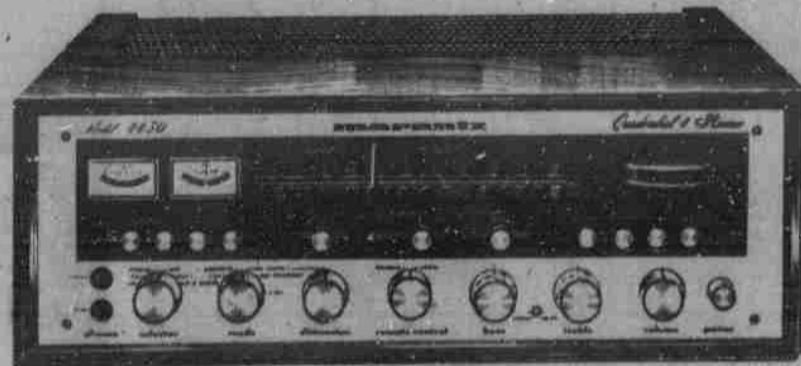

MODEL 2230 AM/FM RECEIVER
 60 watts RMS, 20-20 kHz with less than .5% THD with superb FM, low distortion FET, RF and IF circuitry.

MODEL 4430 QUADRADIAL
 Close kin to the stereo 2230, but twice the power (120 watts RMS) fed to 4 speakers and provision to accept any new development in 4-channel. (SQ decoder module optional).

MODEL 120 AM/FM STEREO TUNER
 The built-in oscilloscope in this fine tuner shows you the program and tells you how to tune it in perfectly with exclusive Marantz Gyro-touch tuning.

1060 CONSOLE AMP
 60 watts RMS, 20-20 kHz with less than .5% THD—high Marantz quality at a remarkably low price. And you can save up to \$80 on a pair of Marantz Imperial speakers when purchased with any Marantz stereo component, the money-saving 1060 included.