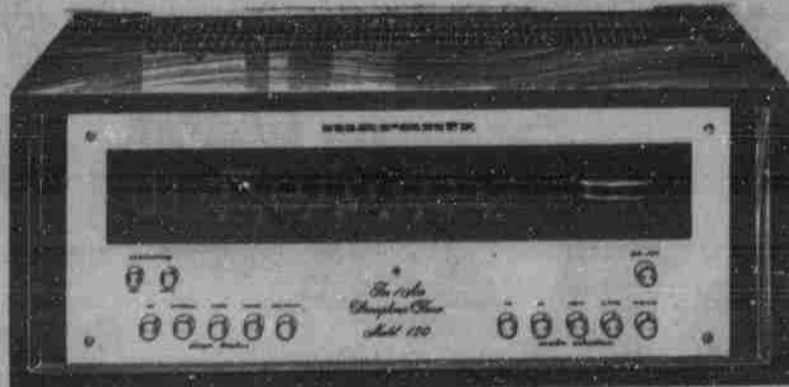

MODEL 2230 AM/FM RECEIVER
 60 watts RMS, 20-20 kHz with less than .5% THD with superb FM, low distortion FET, RF and IF circuitry.

MODEL 4430 QUADRADIAL
 Close kin to the stereo 2230, but twice the power (120 watts RMS) fed to 4 speakers and provision to accept any new development in 4-channel. (SQ decoder module optional).

MODEL 120 AM/FM STEREO TUNER
 The built-in oscilloscope in this fine tuner shows you the program and tells you how to tune it in perfectly with exclusive Marantz Gyro-touch tuning.

1060 CONSOLE AMP
 60 watts RMS, 20-20 kHz with less than .5% THD—high Marantz quality at a remarkably low price. And you can save up to \$80 on a pair of Marantz Imperial speakers when purchased with any Marantz stereo component, the money-saving 1060 included.