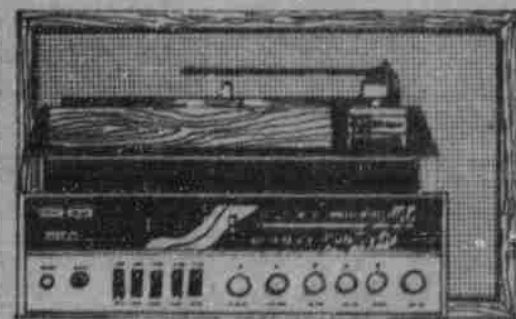

harman/kardon
BSR McDONALD
ADVENT

NEW System 5 $479

LIST PRICE $543.90

System 5 is designed to provide enough power for room-filling bass response in all but the largest listening rooms, plus a variety of refinements in the control center and record-changing mechanism while still remaining in a below-$500 medium price range.

The control center is the Yamaha CR400 AM/FM Stereo Receiver, which delivers 32 watts RMS, both channels driven into 8 ohms at 20 to 20,000 Hz, with less than .5% Total Harmonic Distortion and Intermodulation Distortion at rated power. Translation: specifications normally found in receivers costing much more. And, the Yamaha 400 has inputs for tape record and monitor, plus front-panel microphone jack and microphone amplifier with independent volume control. The tuner section has both signal strength and tuning meters.

Automatic turntable is the BSR 610 AWX, with ADC K-5E elliptical diamond stylus magnetic cartridge, anti-skating, damped cue/pause, synchronous motor, heavy duty platter, change-cycle noise muting circuit, walnut grained base and dust cover.

The Smaller Advent Loudspeaker has been compared favorably with speakers twice its size and price. Stereo Review magazine said, "In respect to balance, low-frequency solidarity, clarity and definition, the Smaller Advent ranked with some of the best..."