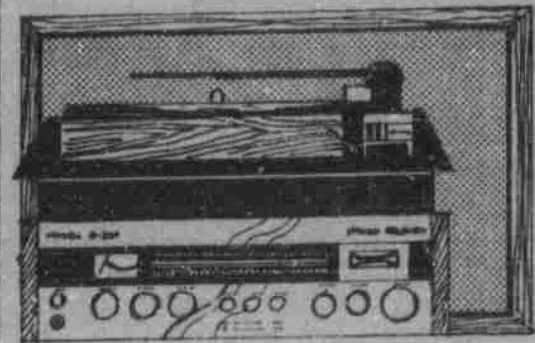

SUPERSCOPE
BSR McDONALD
ADVENT

Medium price...

NEW System 3 $319

LIST PRICE $358.90

A low-medium budget system that offers substantial increases in sound and convenience.

As with System 2, the control center is the Superscope R-330 AM/FM Stereo Receiver with 18 watts RMS and an array of features not usually found in receivers of this price range: loudness, tape monitor, speaker selection switches, signal-strength tuning meter, and FM Stereo Indicator.

The BSR 310 AXE is a Professional Series Total Turntable with ADC K-8E elliptical diamond stylus magnetic cartridge, 4-pole motor, base and dust cover.

And the speakers are the remarkable new Advent/2's! Using modern plastics technology to produce an enclosure that equals the acoustic performance of wood, Advent put the savings directly into the speaker components to produce a truly solid sound, with substantial bass in a small speaker.