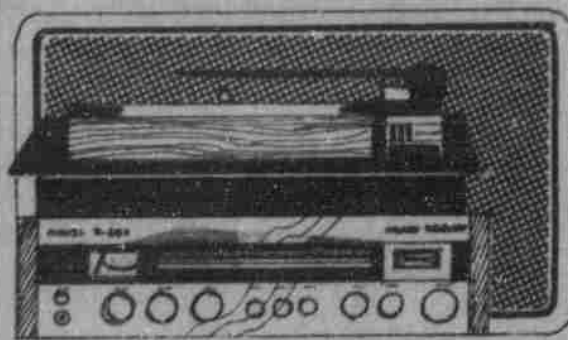

SUPERSCOPE
BSR McDONALD
ADVENT