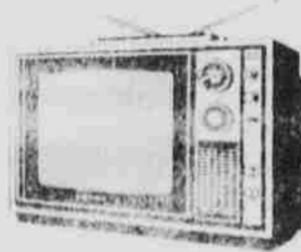

## ★ SONY Trinitron Color TV's

KV-1510 TRINITRON  
COLOR TV \$419.95

15-inch screen with the Trinitron one-gun/one lens system for sharp, bright, life-like color, solid-state, with push button automatic fine tuning, color and hue control. Walnut grain wood cabinet trimmed in chrome.