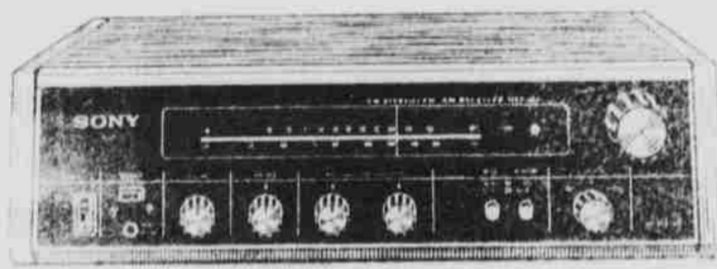

## ★ SONY Trinitron Color TV's

KV-1510 TRINITRON  
COLOR TV \$419.95

15-inch screen with the Trinitron one-gun/one lens system for sharp, bright, life-like color, solid-state, with push button automatic fine tuning, color and hue control. Walnut grain wood cabinet trimmed in chrome.

KV-1201 COLOR TV \$349.95

The 12-inch Sony with the Trinitron system. Charcoal gray cabinet with chrome trim.

## ★ SONY INTEGRATED COMPONENT Music Systems

HP-161  
MUSIC SYSTEM  
\$169.95

A complete integrated music system. The tuner has a SONY FET front end for picking up weak distant stations while preventing distortion to strong local signals. Solid state all silicon amplifier drives two SONY 2-way speakers. A BSR three-speed turntable with a SONY ceramic cartridge operates either automatic or manual, with a cueing lever for manual positioning. A big sound housed in small, attractive wood grain enclosures.