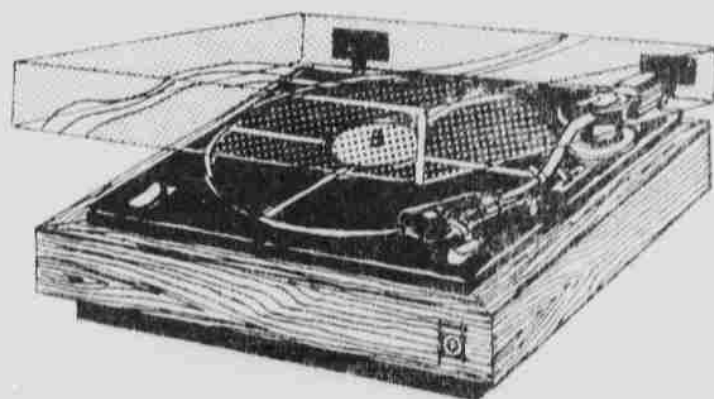

YAMAHA YP-700 PROFESSIONAL TURNTABLE

A truly high-quality manual professional turntable system, the YP-700 is a two-speed (33-45 RPM) table with a flawless-tracking tonearm equipped with cueing device. The YP-700 comes complete with magnetic cartridge, base, and plexiglas dustcover — nothing extra to buy.

including cartridge, base, dust cover 239.95

Oh, they're genuine Yamahas, alright! That famous firm has been producing excellent stereo components and marketing them everywhere in the world — except the United States. Now, they've arrived in the U.S. — and at Stereo Studio exclusively in Lincoln. To introduce Yamaha to you, we have some special low prices on selected components.

YAMAHA'S RECEIVER-AMP-TUNER WARRANTY!

Yamaha offers a full five year warranty on parts, and three full years warranty on labor on its receivers, amplifiers and tuners.