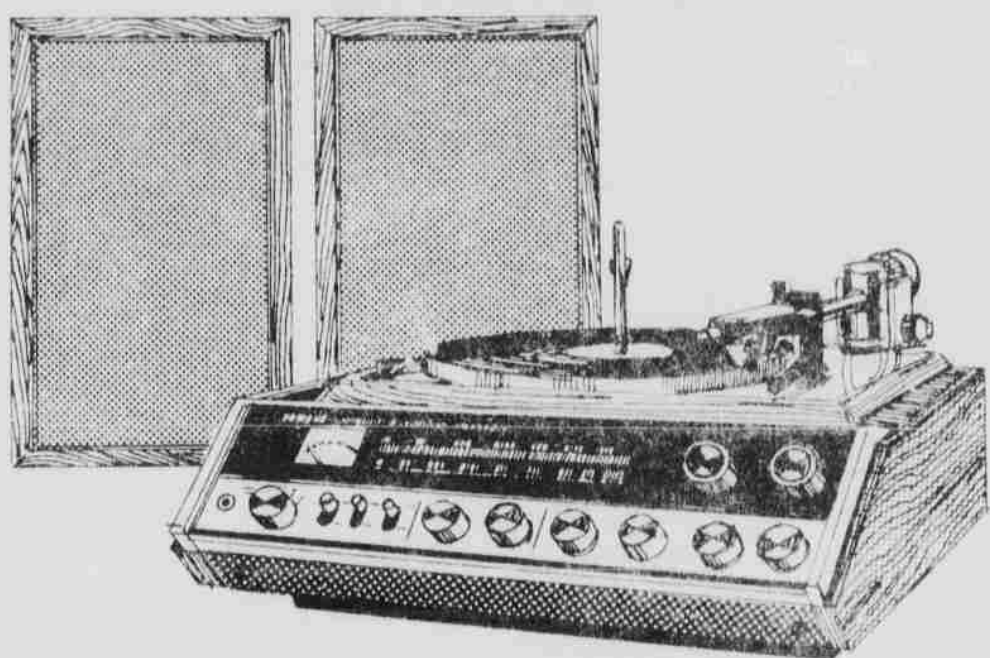

## YAMAHA MS-3PE AM/FM STEREO RECEIVER WITH CHANGER

Check it out feature for feature. Everything's there for full home stereo versatility and convenience: sensitive AM/FM Stereo reception, 8-record, 3-speed PE changer with Shure cartridge, and circuitry to adapt to any 4-channel system. And, check performance too — the super-smooth direct-coupled OCL amp cuts harmonic distortion down to 0.05%, IM distortion to 0.5%, and works with an incredibly sensitive tuner section for unsurpassed response from any sound source.