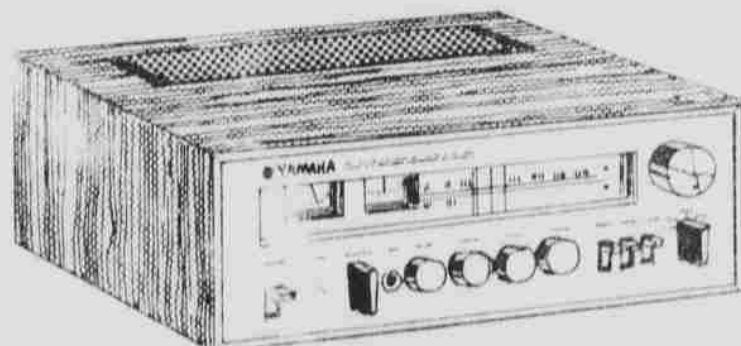

YAMAHA CR-400 AM/FM STEREO RECEIVER

Yamaha's computer-designed CR-400 AM/FM stereo receiver offers guaranteed performance specifications, plus a wealth of important features unique in its price range. These include dual tuning meters, microphone mixing, quick-connect rear-panel terminals, and a strikingly attractive wood finished cabinet.

The Yamaha CR-400 puts out 16 watts RMS per channel, 20 - 20,000 Hz, with Total Harmonic Distortion less than 0.5% at rated power.

YOUR PRICE 299.95

EVERYDAY LOW PRICES!

MAXELL ULTRA-DYNAMIC CASSETTES			
UDC-46 (23 minutes per side — perfect for LP's)			
	List	$3.00	Reg. $2.19
UDC-60	List	$3.35	Reg. $2.49
UDC-90	List	$4.35	Reg. $3.49
UDC-120	List	$6.00	Reg. $4.49

414 South 11th
R. Gateway
2-6511

Stereo Studio

THE BEST BUYS ON QUALITY COMPONENTS