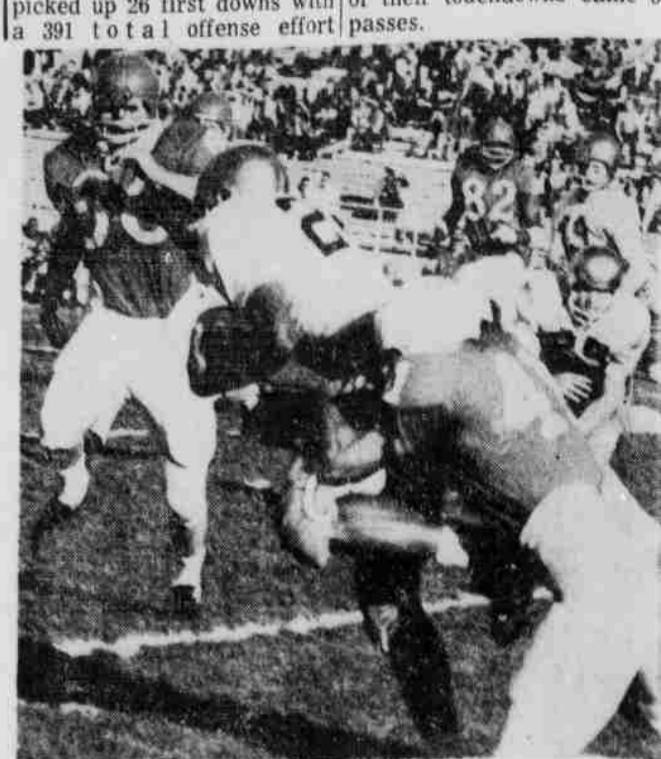

The win ties the Yearlings for the unofficial conference championship with Kansas, both teams boasting a 3-1 mark. Nebraska's lone loss was to Missouri and Kansas lost its game to Nebraska.

After Best's scamper with 8:54 to play in the first quarter the Frosh picked up their next scoring opportunity when Russell Stigge recovered a fumble on the ISU 32.

Frank Patrick connected on two passes in the drive, the final one a 15 yarder to Bob Moore for the touchdown and after Denis Galbraith's second conversion a 14 point lead.

The young Cyclones took advantage of two Husker miscues to get back in the game though scoring two touchdowns with'n a minute. The first after Best had fumbled a pass on the 26 and the second a pass interception which was returned 53 yards to the Husker's 18.

With 2:47 left in the half Patrick directed a perfect five for five passing attack, connecting with Sherwin Jarmon in the end zone from 21 yards out with six seconds left, and to give the Huskers a 21-12 lead.

In the second half the frosh opened up their ground game, with Patrick, Mike Green and Tom Penney lugging the ball in for touchdowns.

With the exception of a bad pass from center, Galbraith

had a perfect day at the tee, booting five for five. The Nebraska Freshmen picked up 26 first downs with a 391 total offense effort while they limited the ISU Freshmen to 16 first and ten and 282 total yards and a of their touchdowns came on passes.

NO HELP IS NEEDED . . . Ron Gustaf (41) handles a Cyclone carrier as Dan Kobza (66) closes in

DU's, Fairfield-Benton In Semi-Finals

By Dick Holman Assistant Sports Editor

As the intramural football tournament draws to a close, Delta Upsilon smothered Triangle, 32-7, and Fairfield-Benton (Selleck) triumphed over Abel 12, 38-6, in Monday's semi-finals. The two teams will face each other in a battle for the final playoff spot today.

In the DU-Triangle game, Joh Kratina opened the scoring for the DU's on a 35-yard pass play. In second quarter action, Dick Liliedahl intercepted a Triangle pass and handed off to Rich Rockwell who scored from eight yards out. The DU's third touchdown came when Roger Liliedahl scored on a 15-yard pass play from quarterback Larry Karel.

Only Touchdown Triangle's only touchdown came in the third quarter, when Rich Oldaker romped into the end zone on a four-man pass play. Roger Neuman made the extra point, smothering a toss from Oldaker.

The DU's scored again in the third quarter when Larry Karel fired a 3-yard pass to John Kratina in the end zone.

Dick Liliedahl set up the last DU touchdown by intercepting a Triangle pass in the fourth quarter. After a 35-yard carry by DU's Jack Gugenmos, Rich Rockwell carried for the six-pointer on a four-man pass play. Rockwell and Kratina each accounted for two PAT's for the DU's.

38-6 Route

Fairfield-Benton dominated Abel 12 the entire game, allowing them only one touchdown enroute to a 38-6 rout. Selleck's Bob Sall scored in the first quarter on a 40-yd pass from Dick Wasinger. Lynn Miller added six more points on a combination punt return—pass play covering 2 yards.

In the second quarter, Dal Sall scored for Selleck, on a 6-yard pass from Wasinger. Francis Thurston accounted for Abel's lone touchdown as Joe Chapman fired him a three-yard pass.

Selleck added two more touchdowns and a safety in the final quarter, clinching a decisive victory. Wasinger tossed Miller a 10-yard touchdown pass. Selleck's Bill Hardy followed up with a safe-

ty, catching the Abel offense asleep in their own endzone. Tom Shafer tallied Selleck's final TD as he scooped in Shafer's pass through the

hands of two Abel defenders and sprinted 50 yards to the goal.