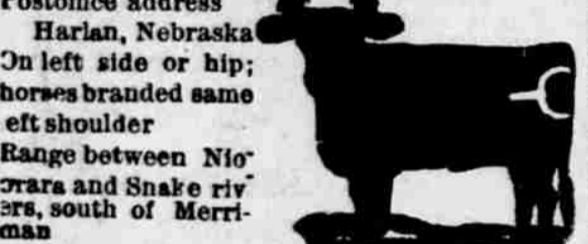

THE VALENTINE DEMOCRAT

I. M. RICE EDITOR

Mutual companies pay losses in full.
No discount I. M. RICE, Agent.

George Gray Thedford Neb
Same as cut on left hip or A on right hip, or side

Horses branded JC on left hip and FE on left shoulder and T on left hip. Range—Between Pass Creek and southern part of the reservation and Wakpina Lake.

F. W. Jergig Valentine, Nebr.
brands as follows

Left side Left hip

69 Left side, loin or hip

Left shoulder to left flank Left thigh

V Left jaw V left side N left hip

Left Shoulder Left side

Left shoulder, side or hip

AN Left or either side

Horses branded Left sholder or left thigh

Range between the Goadon and Snake south of the Niobrara river

H A BUCK

Postoffice address Hyannis, Neb Branded on left side Range eighteen miles north of Hyannis

Hyannis on B. & M. R. E. In Northwestern Nebraska. Address, BARTLETT RICHARDS, Ellsworth, Nebraska.

Range—south of Snake 35 miles se of Gordon.

reaper hook on left hip

Range—Lake Creek and Little White River.

box. Registered 875. Range—6 miles south of Irwin on Niobrara river.

Range—10 miles south of Merriman on the Niobrara.

Roan Brothers Woodlake Neb
John Roan's a white mark, slit in left ear

Charlotte E. Bovill Merriman Neb
Left side or hip Range north of Eli