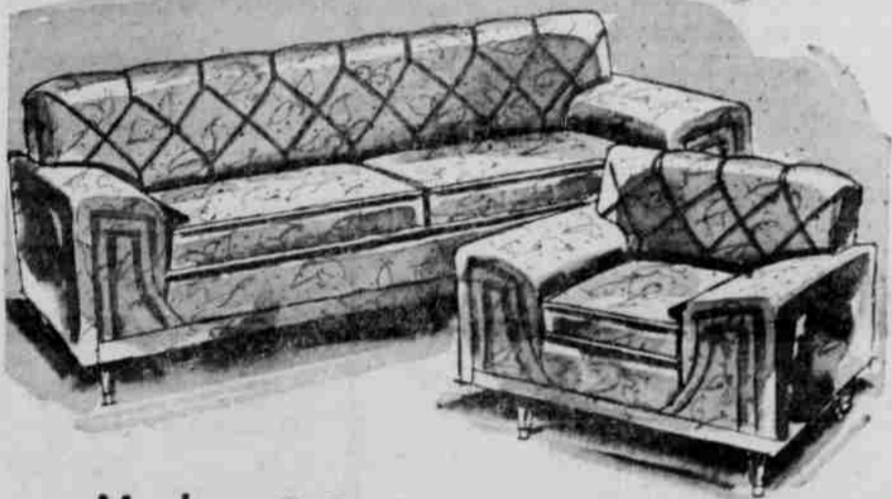

Modern 2-Pc. Living Room Suite

Sensational low price! Modern slant-arm styling, reversible zippered foam urethane cushions. Tempered steel springs in base and back. Durable nylon cover in choice of beige, brown, or turquoise.

$158⁸⁸ W.T.