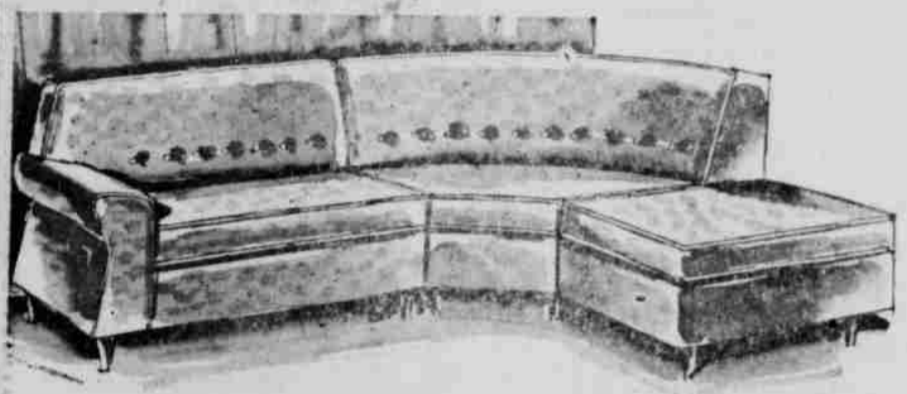

Gambles
The Friendly Store

GIGANTIC DISCOUNT

SALE!

Save on Home Furnishings during Gambles' Gigantic Discount Sale! Prices have been slashed to bring you the greatest savings on any room of furniture you may choose. Don't Wait . . . Come in and see for yourself the savings you can make by buying furniture or furnishings you've been wanting . . . NOW! And . . . So that you and your family may shop together after work . . . Gambles 6th & Main store will be open 9 A.M. to 9 P.M. every day during this Gigantic Sale.

SALE STARTS . . .
FRIDAY, FEB. 15th
IN OUR 6TH & MAIN STORE IN
PLATTSMOUTH AND CONTINUES FOR
8 MONEY SAVING DAYS!

- USE YOUR CREDIT!
- CONVENIENT TERMS!
- LOW DOWN PAYMENTS!
- FREE COFFEE & COOKIES SERVED DAILY DURING THIS EVENT

Lounge-a-round 3-Pc. Sectional

Its versatility lends itself to many room arrangements! Reversible zippered foam urethane cushions; long-lasting nylon cover in brown, beige, natural or turquoise. Available with right or left arm.

$188⁸⁸ W.T.