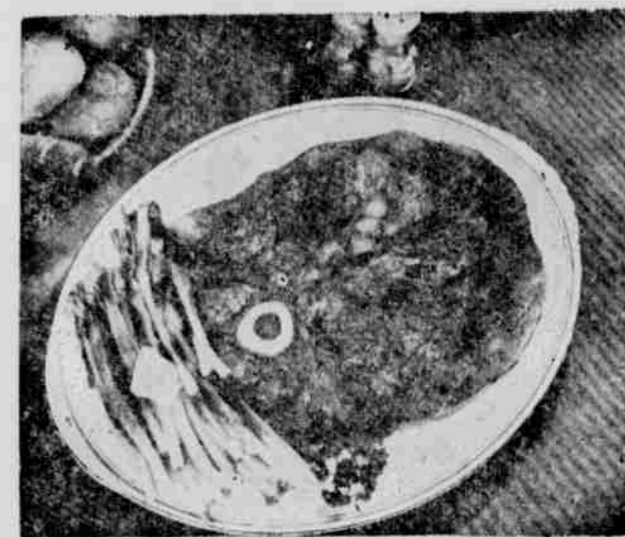

Flavorful
Beef Hearts Lb. **39c**

Freshly Ground
Ground Beef Lb. **49c**

7-Bone Roast

U.S.D.A. Choice
Chuck, H-Bar-D,
Lb.

39^c

Economy Type, Lb. 37c

Round Steak

U.S.D.A. Choice
E.V.T.—Extra
Value Trim, Lb.

85^c

Economy Type, Lb. 75c

Ritz

Snack Crackers
by Nabisco,
1-Lb. Box

29^c

Fairmont's Ice Cream

1/2-Gal.
Carton **89^c**

Ellis