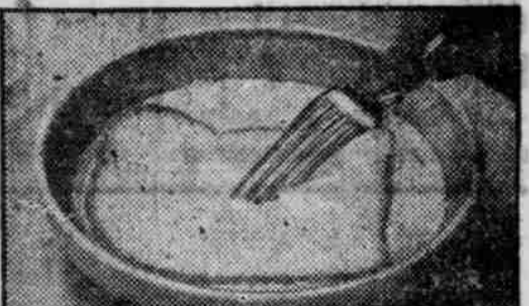

FRENCH WAFFLES

this delicious

Staley Way!