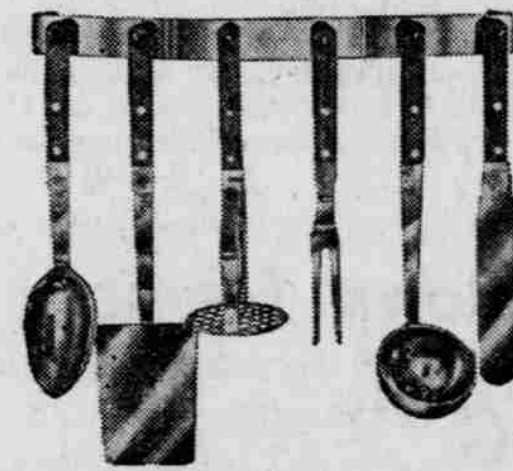

# 79c

(With \$5 Purchase)

You Can Have This Stainless Steel Matched

## UTENSIL SET

For Only 49c a Week

Each week we will offer a new piece for 49c (with a \$5 Purchase) until you complete your set. Six parts in all. Buy the stainless steel Hang-Up Rack any time at 49c. Deep Ladel and Pancake Turner still available.