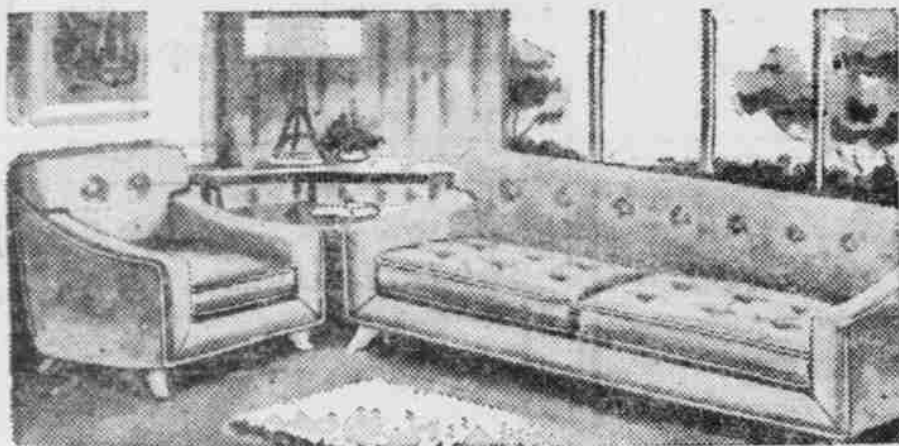

$20,000 FURNITURE STOCK LIQUIDATION SALE

CLOSING OUT PRESENT STOCK - SAVINGS OF 40 - 50 - 70 %

Management Speaks . . .

Having been in business for 10 years we find it necessary to make adjustments in our furniture inventory. We are without a day's further delay, sacrificing profits and all thoughts of cost in favor of converting our complete present $20,000 furniture stock in to cash or good accounts. We pledge our word of honor that this is truly one sale you can attend with complete confidence and save many dollars. —Yes you save 40 - 50 - 70%.

—HERB FREEBURG

5 DAYS ONLY

**BEGINS 9 A. M. TUESDAY OCTOBER 26th
ENDS 9 P. M. SATURDAY OCTOBER 30th**

OPEN TILL 9:00 P. M. EACH EVENING

We are determined to sell our vast present stock at once — therefore at the Voluntary Close-Out Liquidation Sale Prices though they reflect discounts at 40, 50 and 70 per cent and more.

You May Use Your Credit

OPENING MORNING SPECIAL 9 to 10 A. M. Only Metal Smoker Reg. $1.95 Now 99^c	OPENING MORNING SPECIAL 9 to 10 A. M. Only HIT 'N MISS RAG RUGS Special 69^c	OPENING MORNING SPECIAL 9 to 10 A. M. Only RUBBER Fatigue Matts Group No. 1 $1⁸⁸ Group No. 2 $2⁸⁸	OPENING MORNING SPECIAL 9 to 10 A. M. Only HASSOCKS Assorted Colors Hydraulically Compressed Reg. $6.95 Now $3⁸⁸	OPENING MORNING SPECIAL 9 to 10 A. M. Only KITCHEN STEP STOOL Reg. $4.95 Now $1⁹⁸	OPENING MORNING SPECIAL 9 to 10 A. M. Only FLOOR LAMP 7 Way — Night Light in Base — Hand Spun Reg. $12.95 Now $8⁸⁸

LIVING ROOM SUITES

SAVE $50.00

Yes $50.00 for your old Living Room Suite or Studio Suite, regardless of condition, when purchasing a new suite. Choose from top lines. All colors and styles.

BEDROOM SUITES

3 Piece — Well Constructed DRESSER, CHEST, BED, Reg. $149.95	Now $99⁰⁰
3 Piece — Blonde DRESSER, CHEST, BED, Reg. $169.95	Now $119⁰⁰
2 Piece — Genuine Lined Oak DRESSER, BOOKCASE, BED, Reg. $179.95	Now $129⁰⁰
3 Piece Walnut — Heavy Plate Glass Mirror DRESSER, CHEST, BED, Reg. $189.95	Now $139⁰⁰
3 Piece Genuine Lined Oak DRESSER, CHEST, BED, Reg. $199.95	Now $149⁰⁰
3 Piece — Choice of American Walnut or Genuine Lined Oak DRESSER, CHEST, BED, Reg. $229.95	Now $179⁰⁰

CHROME DINETTES

5 Piece Chrome BREAKFAST SET, Choice of Gray, Green, Yellow or Red, Reg. $89.95	Now $59⁰⁰
5 Piece Chrome BREAKFAST SET, Choice of Gray, Green, Yellow, Red, Reg. $99.95	Now $69⁰⁰
5 Piece Chrome BREAKFAST SET, Grey Mother of Pearl, Foam Rubber Cushions, Reg. $109.95	Now $79⁰⁰
5 Piece Chrome BREAKFAST SET, Large, Deluxe in Every Way, Choice of Grey or Red, Reg. $129.95	Now $99⁰⁰
7 Piece Chrome BREAKFAST SET, Table 36x48x 72, Two Leaves, 6 Big Roomy Padded Chairs, Choice of Grey or Yellow, Reg. $149.95	Now $109⁰⁰

DINING ROOM SUITES

DROP LEAF TABLE — 4 Chairs, American Walnut — Hand Rubbed and Fitted, Reg. $169.95	Special at $119⁰⁰
DROP LEAF TABLE — 4 Chairs, Mahogany, Hand Rubbed and Fitted, Reg. $169.95	Special at $119⁰⁰
DROP LEAF TABLE — 4 Chairs, Genuine Oak — Hand Rubbed and Fitted, Reg. $169.95	Now $119⁰⁰

Chairs and Buffet Available at Sale Price

MATTRESSES - SPRINGS

180 Coil Hotel Special INNER SPRING MATTRESS, Reg. $29.50	Now $19⁸⁸
HOLLYWOOD BED — Complete With Mattress, Box Spring, Plastic Headboard, Steel Frame, Reg. $81.95	Now $59⁰⁰
FOAM RUBBER MATTRESS and BOX SPRING, Full or Twin Size — The Finest Sleep Money Can Buy, Reg. $149.95	Now $89⁷⁷
Heavy Duty Double COIL SPRING, Regular $29.95	Now $19⁸⁸