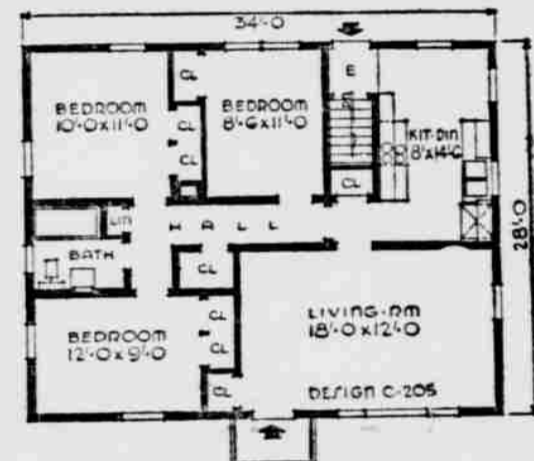

## NU-WOOD

No Muss . . . No Fuss  
Move Right In!

- 4' Wide by 6, 7, 8, 9, or 10' long NuWood Board, Tan or StaLite color per 100 sq ft **\$5.67**
- Ceiling Tile, 12"x12", 16"x16", Tan or StaLite color, per 100 sq. ft. **\$8.95**
- 16"x32", per 100 sq. ft. **\$8.55**
- Sidewall Plank, 8", 10" 12" or 16" wide, 8' & 12' long, tan or stalite color, per 100 **\$8.95**

Make Your Plans  
TODAY For Building  
That NEW HOME!

We have a large choice of Home Floor Plans to choose from —  
Any Style, Any Design. Have your building cost estimate made  
early so construction can begin immediately.

See Us Today For An Estimate and Floor Plans!