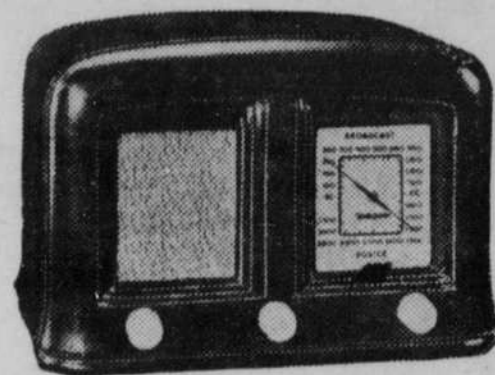

THERE'S A WORLD OF Radio Enjoyment IN THIS LITTLE SET

In the bedroom, kitchen, or den, this compact little A-C, D-C Westinghouse will bring you many hours of extra radio enjoyment. It performs like many a big radio, has a style and smartness of its own, brings programs in with smooth, clear tone, and costs

only **$19.95**

Westinghouse Precision Radio

ALLEN APPLIANCE COMPANY

Omaha's Largest Exclusive Electrical Appliance Store

MA. 2221

J. C. Brehm

Open Evenings Till 9

A. Axelrod

4004 SO. 24TH ST.