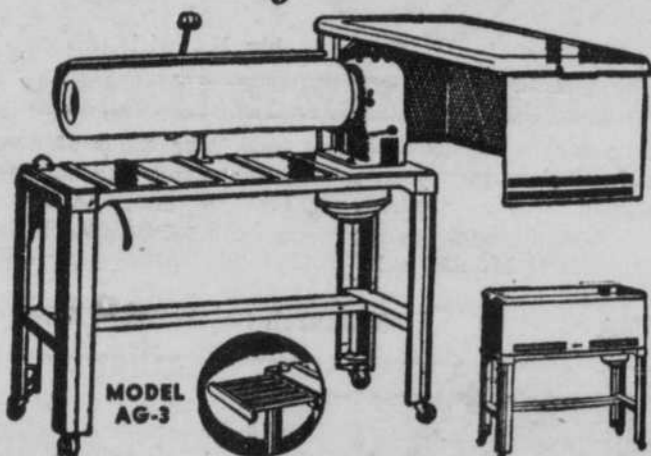

DeLuxe Ironer The Adjust-o-Matic

Cuts Any Ironing Time in Half

With such a speedy ironer you can wash and iron in less than a day and not be all in afterward. Super size roll and shoe for faster work. Twin thermostats to control temperature at both ends of the ironer. Two speeds for proper drying of heavier damp pieces. Other features such as finger-touch control, padded knee rest, on-and-off switch, pilot light, acid-resistant cabinet that swings out to become handy space for finished pieces, extension shelf. MODEL AG-3

Let us give you a free home demonstration. Be sure to ask us for your copy of our new 48-page book, "Home Laundering." **$84.95**
Small Down Payment—Convenient Terms See Us Today Other Models as Low as $59.95