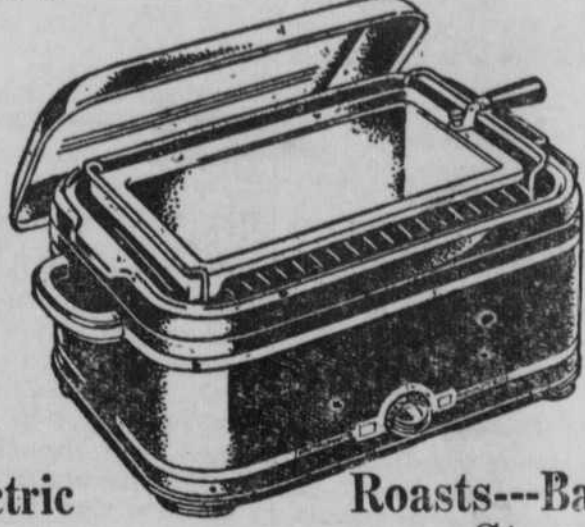

Westinghouse

Electric ROASTER

Roasts, bakes, stews, broils, grills, toasts, fries and cooks the most delicious, complete meals you ever tasted. Clean, quick, cool and convenient for modern homes.

Roaster complete with broiler, grid, rack and dishes

$22⁹⁵

$32.90

SPECIAL OFFER

Save $5

On the New 1938

Westinghouse VACUUM CLEANER

Never before has Westinghouse offered a motor-driven brush cleaner at so low a price. And now, as a limited introductory special, we are able to save you $5.00 at the low price of

$29⁹⁵

Come in while this special offer lasts, and learn about the Westinghouse quality features.

Clean House With a Westinghouse