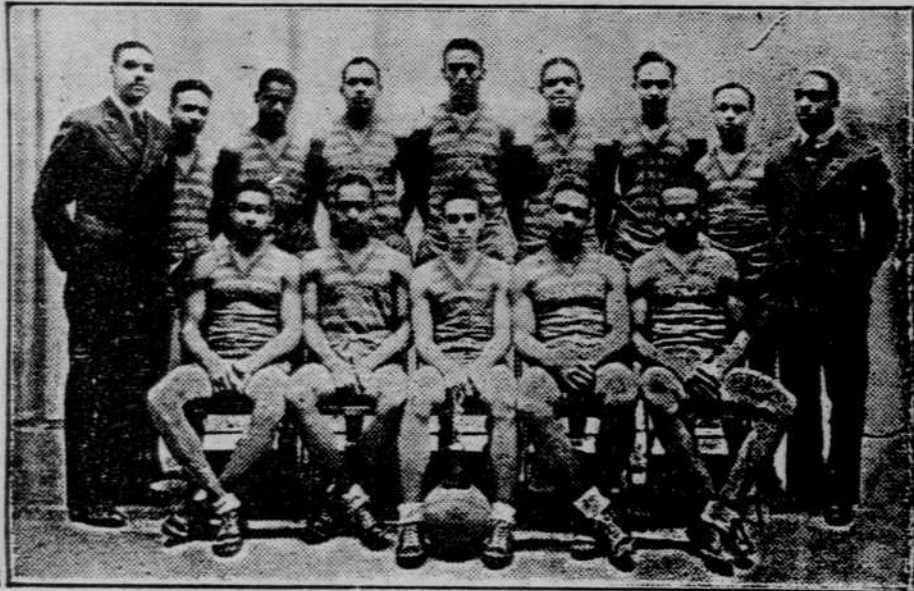

**SCOUT LEADER**

Miss Ruth Cooper of New Haven, Conn., Tuskegee student recently honored with a certificate of honorable mention by the National Girl Scouts movement because of her skill in first aid.

**READY FOR BUSINESS**

1935 GRADUATES OF THE SCHOOL OF BUSINESS, A COLLEGE COURSE AT TUSKEGEE INSTITUTE.

**ENVIABLE RECORD**

THE GIRL'S BASKETBALL TEAM AT TUSKEGEE INSTITUTE.

**NEW PRINCIPAL AT WORK**

DR. FOREST D. PATTERSON, TUSKEGEE'S NEW PRESIDENT AT HIS DESK

**BASKETEERS**

THE BASKET BALL TEAM OF THE HIGH SCHOOL AT TUSKEGEE.

**NEGRO TENOR IN FESTIVAL FINALE**

Santa Ana, Calif., June 7, (ANP) —Lynwood Young, a student of Saata Ana Junior college, and a voice pupil of Miss Martin will compete in the final contest for promising operatic voices in the Festival of Arts.