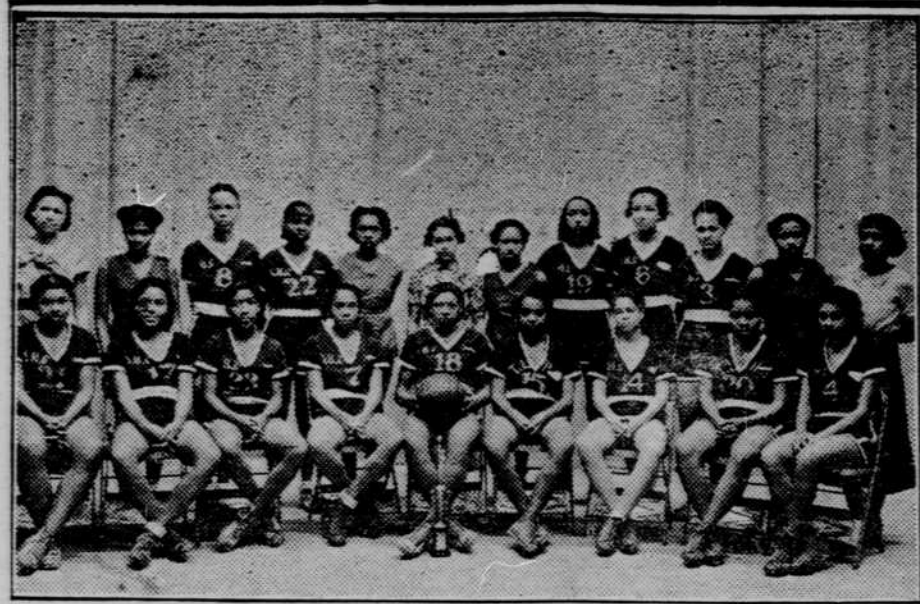

**CAMPUS SCENES AT TUSKEGEE**

In the picture at upper left is shown the Nurse-Training Graduating Class on way to Chapel for baccalaureate sermon. In lower left is a view of Senior High School girls wearing graduation dresses of their own making. In the center are pictured Dr. Lavens M. Thomas, second, who delivered the baccalaureate sermon May 19, with President R. R. Moton on

the left and President-elect F. D. Patterson on the right. In the upper right photo are Tuskegee Cadets in line of march Commencement Sunday. At lower right are shown members of College Graduating class marching to Chapel on Commencement Sunday.

**SCOUT LEADER**

Miss Ruth Cooper of New Haven, Conn., Tuskegee student recently honored with a certificate of honorable mention by the National Girl Scouts movement because of her skill in first aid.

**READY FOR BUSINESS**

1935 GRADUATES OF THE SCHOOL OF BUSINESS, A COLLEGE COURSE AT TUSKEGEE INSTITUTE.

**ENVIABLE RECORD**

THE GIRL'S BASKETBALL TEAM AT TUSKEGEE INSTITUTE.

**NEW PRINCIPAL AT WORK**

DR. FOREST D. PATTERSON, TUSKEGEE'S NEW PRESIDENT AT HIS DESK