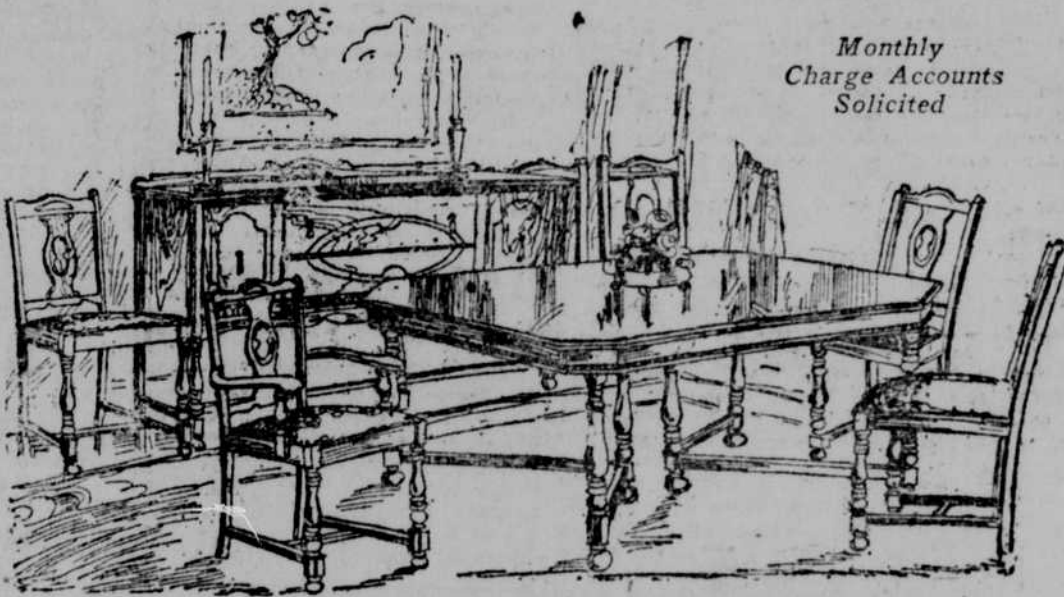

Monthly
Charge Accounts
Solicited

Special 8-Piece Suite

Elegant 3-Piece
Baker Velour Suite
Full Spring Construction