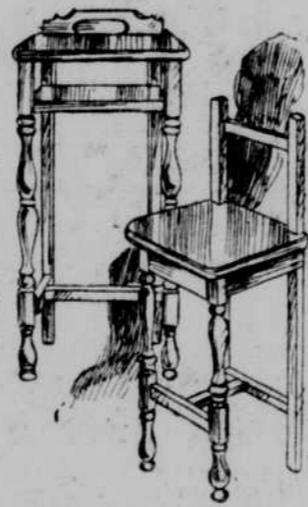

Phone Set

As Sketched

A much needed piece of furniture in the average home. A Phone Stand with Chair to match. The legs are gracefully turned and the finish is brown mahogany, over birch construction. A very interesting price for this week, the two pieces, complete

11.50

Now You Can Trade In Your OLD FURNITURE for NEW!

A New Plan for Beautifying Your Home

You call at, or phone to, Hartman's... Atlantic 5976 for the Appraiser... to visit your home by appointment without any charge or obligation to you.

The appraiser, after examining your furniture in your home, gives you an estimate of the highest trade-in value your furniture has... the amount to apply as part payment on new housefurnishings you may select.