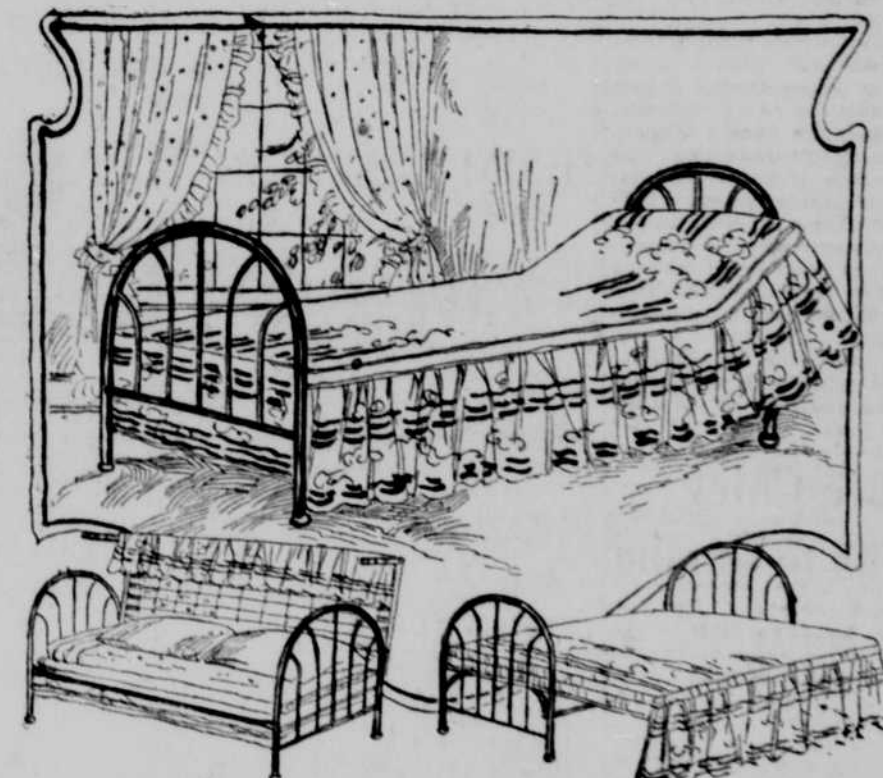

Nationally Known Da-Nite Bed—Exclusive in Omaha for Hartman's

In Design and Covering as Sketched

The Rome-Quality "Da-Nite" Bed has proven to be the most comfortable Day Bed now available. Durable walnut finish steel frame with heavy cretonne covered mattress. Opens conveniently to double bed with no center ridge, affords ample storage space as shown. Adds charm to any living room. Now **36.75**

79.50 Herz Da-Bed—Steel frame with taupe denim upholstery. Opens to convenient double bed in an instant. Reduced in price for this sale **64.50**

88.00 and **88.00** Da-Bed—with wood frames, rich mahogany finish, elegant velour and tapestry upholstery, choice this sale **79.50**

Built on Values, Growing on Values!