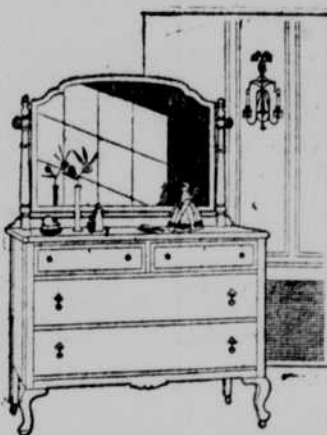

For the Bed Room

- $34.50 Mah. Veneer Wood Bed... **$14.50**
- $44.50 Golden Oak Chiffoniere at... **$22.50**
- $37.50 Solid Oak Chiffoniere at... **$24.50**
- $32.00 Solid Finish Brass Bed for... **$27.50**
- $45.00 Walnut Veneer Vanity at... **$29.50**
- $79.50 American Wal. Chiffoniere... **$42.50**
- $57.50 Walnut Dressing Table at... **$42.50**
- $57.50 Walnut Veneer Dresser for... **$47.50**
- $74.50 Walnut Dressing Table at... **$47.50**
- $72.50 Walnut Veneer Chiffoniere... **$52.50**
- Odd Bedroom Chairs and Rockers... **HALF**

Floor Sample Go-Carts, Etc., Etc.
All Couch Hammocks at... **HALF PRICE**
All Fabric Furniture at... **A THIRD OFF**