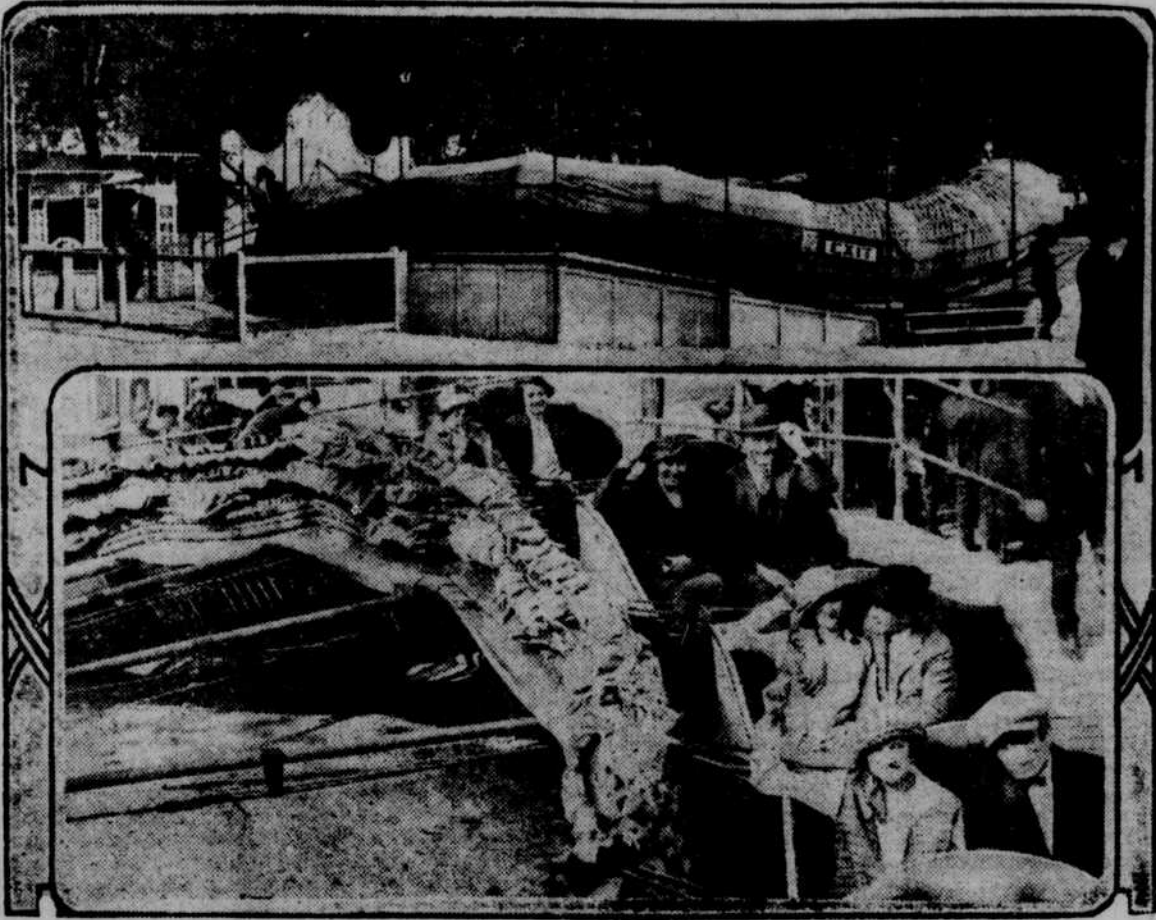

Twelve-piece Orchestra Furnishes Music

The Caterpillar, a new thrill-producing device, is being introduced in the west for the first time at Krug park, where it has been given a place among the established attractions.

This latest novelty consists of a light circular track on which a

continuous series of 24 seats revolve about a center shaft. The track has a number of small undulations or dips and after the machine has made one or two revolutions a movable canopy or tunnel momentarily covers the seats, causing it to look like a great

green caterpillar crawling around the track.

Just as the trick covering submerges the occupants, two big blowers beneath the track are thrown into operation, which introduces another element of surprise to the riders.

The sea swing or water carousel works on the same principle as the merry-go-round. When it is revolving at full speed, the bathers, swinging on ropes, are alternately flying through the air and skimming on the surface of the water. It is very thrilling and affords the greatest enjoyment to bathers.