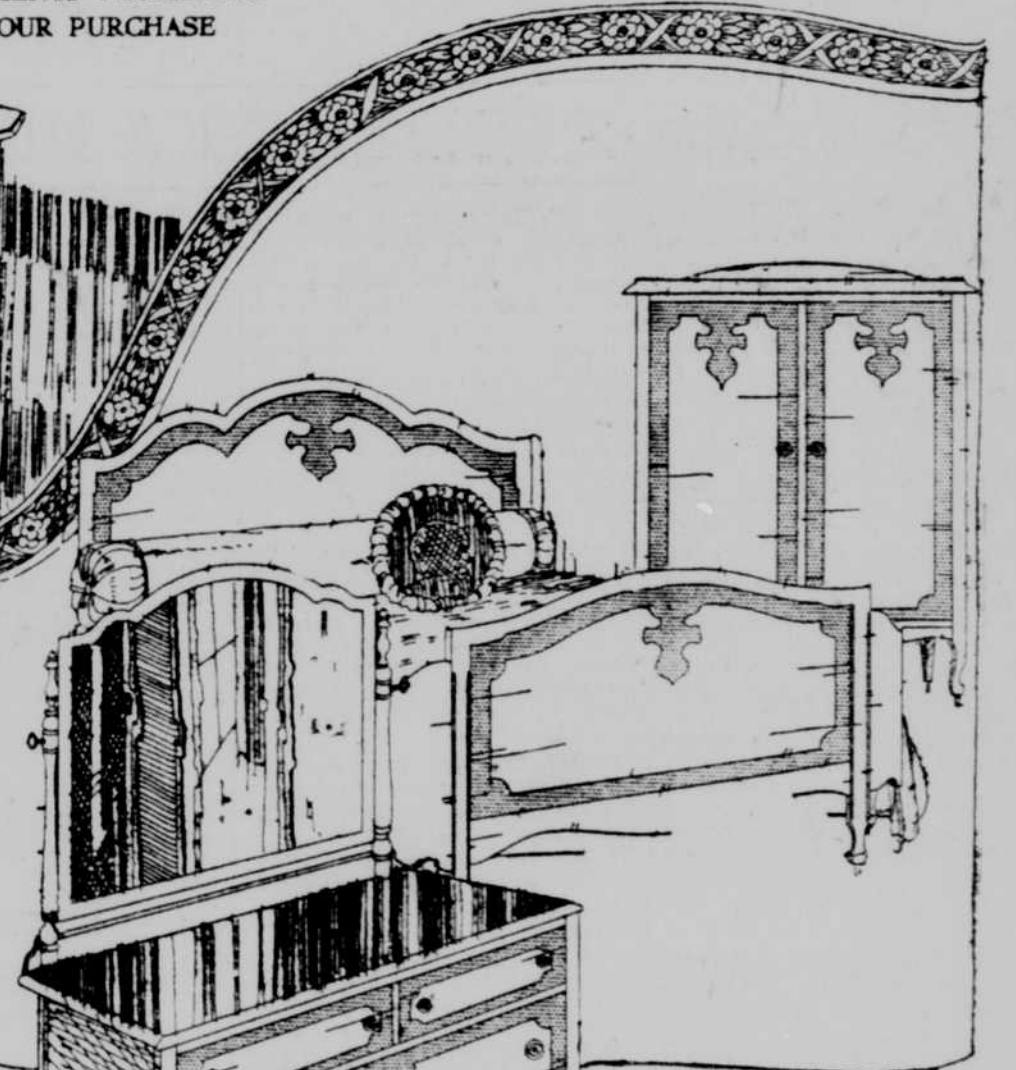

Genuine Walnut
Veneer Bed Room

880 Full Length Vanity Dresser
To Match, $62.50

Bed Room Rocker