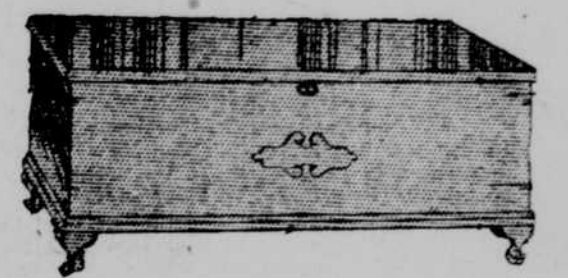

Walnut Finish Cedar Chests

An attractive Queen Anne model, built of genuine Tennessee red cedar, with walnut finish exterior. Is 44 inches in length, and usually sells at $34.50. Special this week at **$26.95**