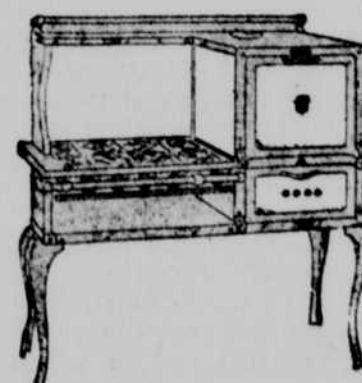

Porcelain Trimmed
Gas Range

GENUINE WHITE PORCELAIN
TRIMMED GAS RANGE, complete with
an excellent oven and
broiler. Complete as
shown. A $55 value, at **$42.75**

White Enamel Lined Refrigerator

Has sanitary nickel wire
shelves. Sturdy case
Ample ice and food
compartments. **$18.75**
value.