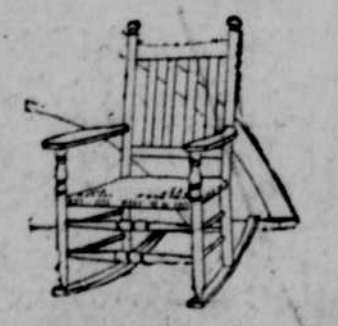

Jury Mixup May Cause Trouble

New Trials for Convicted to Be Asked After Jurors Served Illegally.

Leaders in Benefit Pageant

Mrs. Evelyn Kohler in her costume of "Victory," and Mrs. Jennie M. Little of Toledo, O., director of the pageant. In the pageant 150 little tots between the ages of 3 and 6 sing a song of victory to her.

Plainview—Edwin Curtis Cass, who built the first hardware store here, and who of late has lived with his daughter, Mrs. E. C. Pestel, at Valentine, was buried here Thursday. Death was due to a stroke of paralysis.

Orchard-Wilhelm

SIXTEENTH AND HOWARD STREETS
ESTABLISHED 1893

—the painstaking furnishers

—those who seek exceptional values, who shop around, are leaving their orders with us in increasing numbers. This is especially true in the living room furniture department, where the selections at this time are wonderful and the values most convincing.

To Help You With Your Draperies

For those who wish to make their own draperies we are equipped to give every assistance.

For Instance We Illustrate

Pictorial Review Pat. No. 112. Pattern costs 50c. Materials needed for a 7-ft. window, 7 1/2 yards of 36-inch width or 4 yards of 50-inch width. 13 1/4 yards of edging are needed.

There are 21 others on which we can furnish the same information and supply the paper patterns.

Ruffled Curtains

Barred Marquisettes, Dotted Marquisettes, Plain Hemstitched Voiles and Rice Voile, per pair—

1.75 - 1.95

Dotted, Cluster Dotted and Small Figured Marquisettes, Plain and Figured Voiles, Plain Marquisettes, per pair—

2.85 - 2.95

2.95 - 3.75

Inexpensive Silk Draperies

Plain—Stripes—Figures
Rose—Blue—Mulberry—Gold—Per yard,

1.35 1.50

1.65 1.75

"Sunvale"